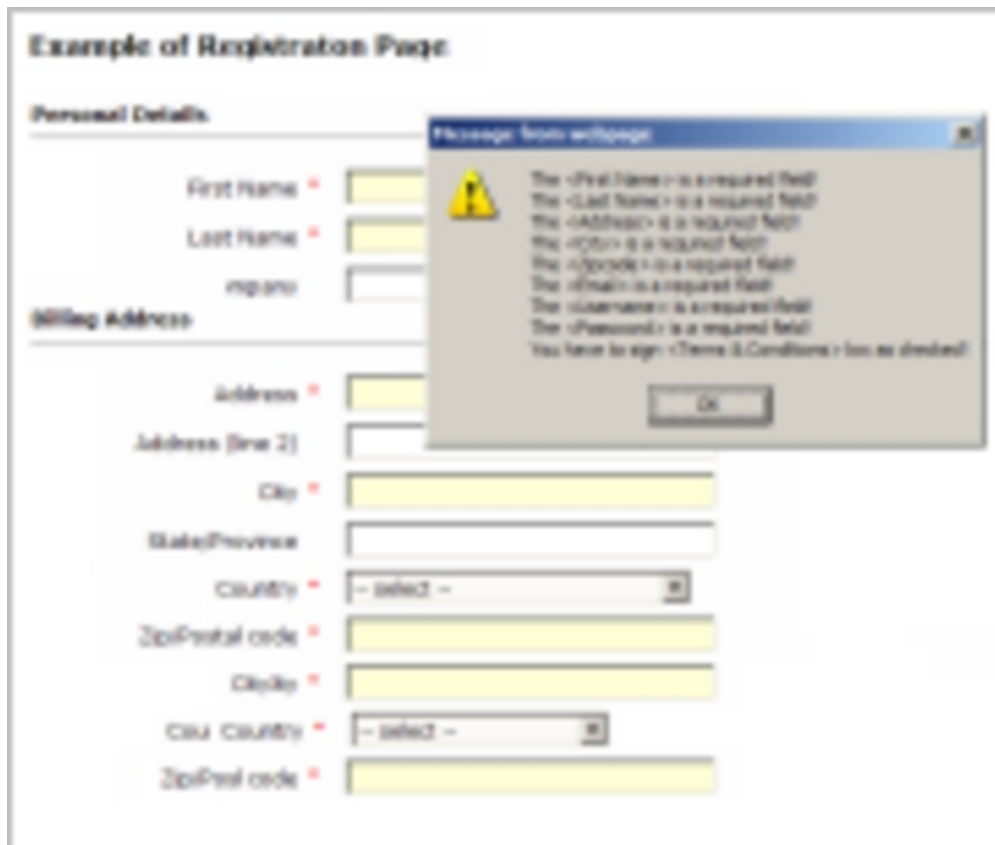

# Js Auto Form Validator

[DOWNLOAD HERE](#)

The JS Auto Form Validator is an easy-to-setup form validation script which enables you to handle the whole form validation process without writing any JavaScript code. This script allows you to specify certain form elements as "required" or "non-required" and also what specific type they have: text, password, numeric, zip code etc. The script automatically checks all required elements in order to make sure that they are NOT only empty before allowing the form submission, but also that the surfer entered a valid type value. The output is available in 2 ways: into container or with JavaScript Alert() function.

[DOWNLOAD HERE](#)