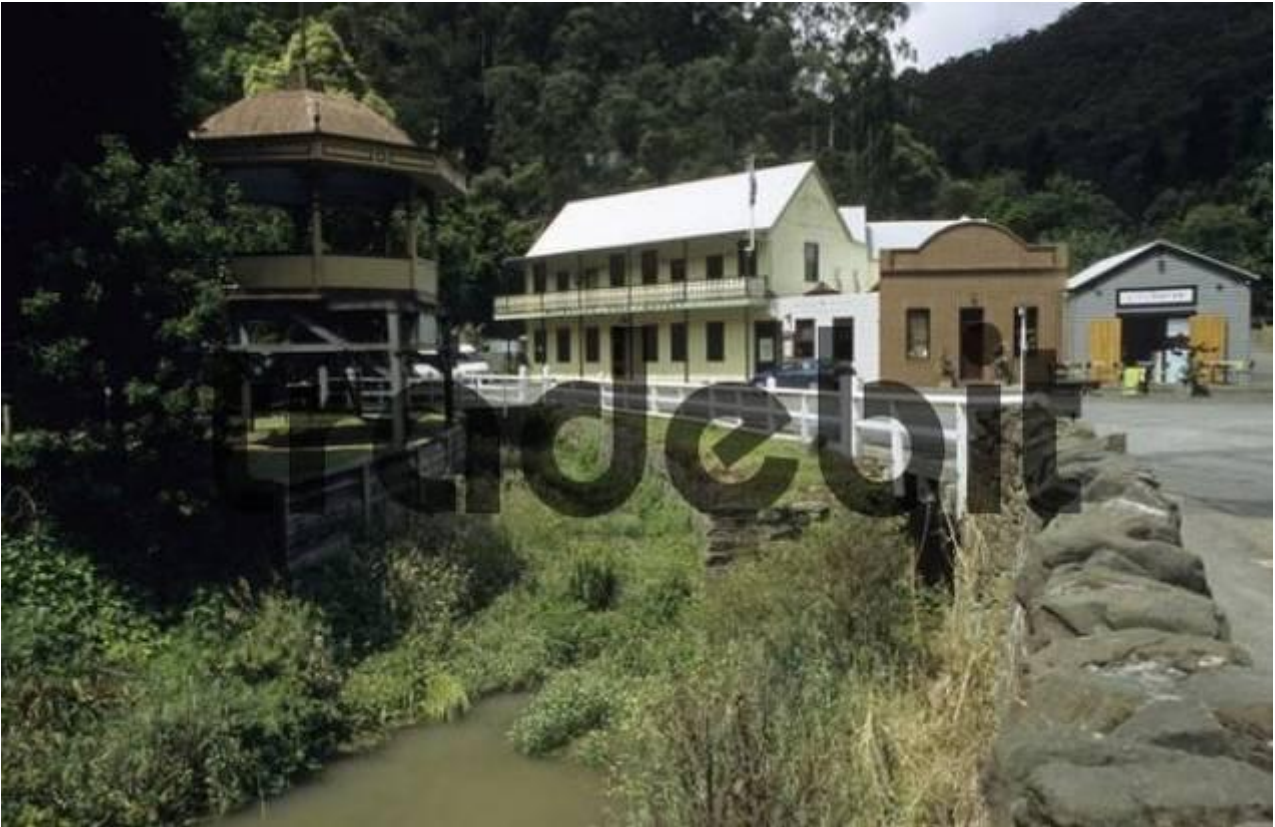

Famous Former Mining Town Walhalla, Victoria, Aus

[DOWNLOAD HERE](#)

Royalty free images: famous former mining town Walhalla, Victoria, AUS Author: Egmont Strigl Date: 2006-02-13 Maximum available size: 19.3 Mpix.(5450 x 3533 pix.) Lowest (724x469 pix.) resolution version: 85.- Euro (royalty free use on all media!) In cooperation with imagebroker.net Relevant keywords for this picture: AUS, Alps, Australia, Gebirge, River, Victoria, australian, building, cabin, cabins, canyon, destination, eucalypt, famous, forest, forests, former, gold, gorge, hill, hills, house, houses, hut, huts, industry, landmark, left, mine, mines, mining, mountains, renovated, settlement, sight, structure, tourism, tourist, town, travel, valley, victoria, village, wood, wooden, woodlands. Tags: jungle, mountain, timber, valleys, woods, egmont strigl

[DOWNLOAD HERE](#)

Similar manuals:

[Towerhouses, Deserted Village Near Vathia, Mani Peninsula, Peloponnese, Greece](#)

[Relicts Of Deserted Farm On Maria Island Nationalpark Tasmania Australia](#)

[Small Boat On A Deserted Baltic Sea Beach](#)

[Dangerous Truck With Cattle Loding On A Lonely Sandy Road At The Deserted Border Between Paraguay And Bolivia, Gran Chaco](#)

[Deserted Houses, Atacama Desert, Northern Chile, South America](#)

[Evening Mood In A Straight, Deserted Street In Luebbenau, Spreewald, Brandenburg, Germany](#)

[Kissinger Walhalla On Mt Altenberg In Bad Kissingen, Rhoen, Lower Franconia, Bavaria, Germany, Europe](#)

[Deserted Corrugated Iron Hut In A Hilly Landscape, Nevis Crossing, Cromwell, Otago, South Island, New Zealand](#)