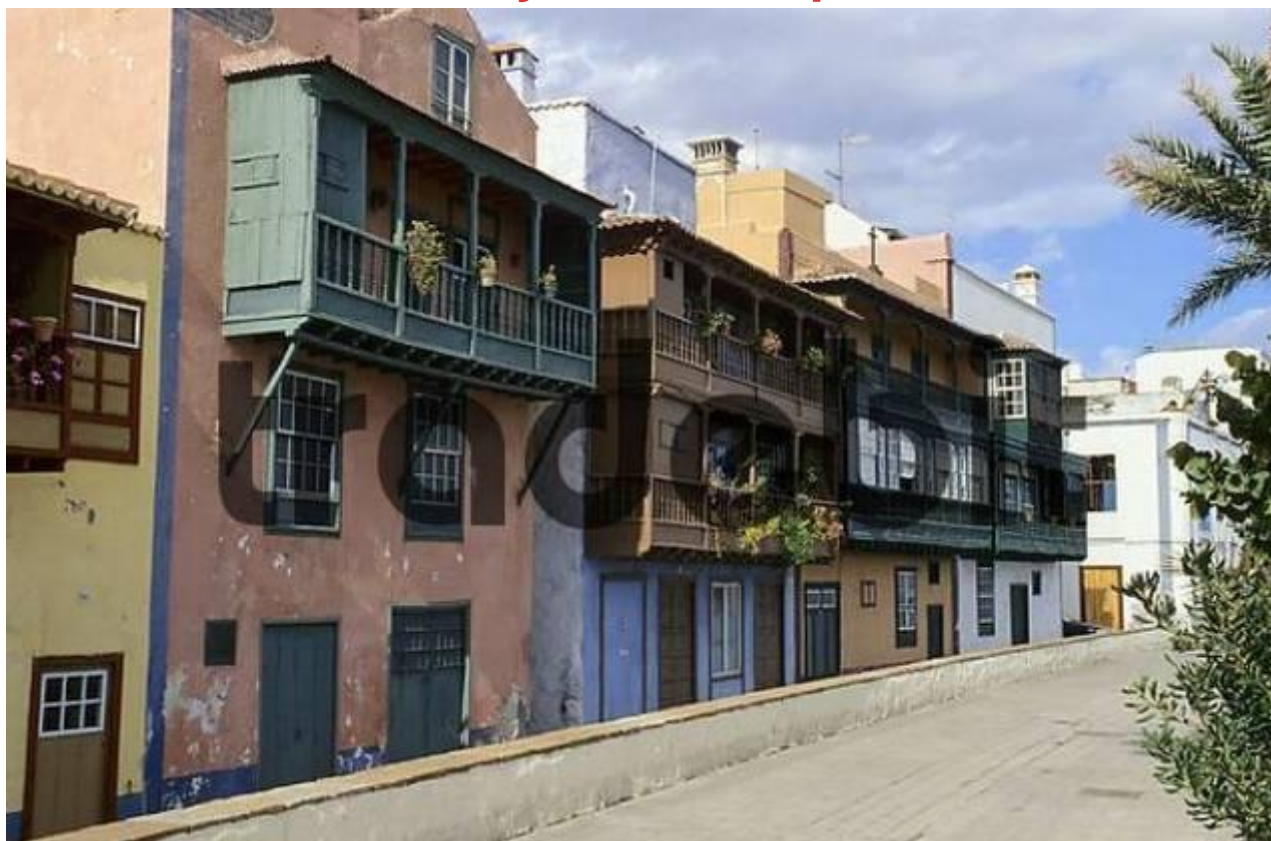

Houses With Wooden Balconies At Santa Cruz, La Palma, Canary Islands, Spain

[DOWNLOAD HERE](#)

Photo Gallery: Houses with wooden balconies at Santa Cruz, La Palma, Canary Islands, Spain Author: Carsten Leuzinger Date: 2005-01-14 Maximum available size: 19.6 Mpix.(5463 x 3591 pix.) Lowest (724x469 pix.) resolution version: 85.- Euro (royalty free use on all media!) In cooperation with imagebroker.net Relevant keywords for this picture: Cruz, Europe, Houses, Islands, La, Santa, Spain, balconies, balcony, city, colorful, colour, colourful, exterior, horizontal, houses, outdoor, photo, picturesque, town, travel. Tags: wooden, carsten leuzinger

[Cyclist In Front Of A Solar Energy Collection Station Near Munich Bavaria Germany, COMPOSING:cyclist](#)

[Cupola And Columns On The South Cemetary In Munich Bavaria Germany](#)

[Cupola And Columns On The South Cemetary In Munich Bavaria Germany](#)