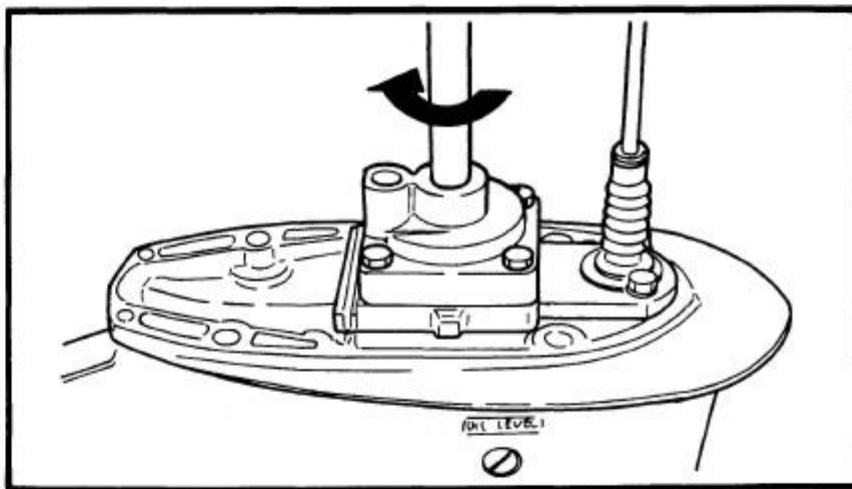

4) Install a new key in the shaft, and insert a new...

5) Grease the impeller, and pump housing, turning then tighten the bolts

165000-0

LOWER UNIT LEAKAGE

- 1) Tighten the gear oil-d... nect the tester to the
- 2) Pump the tester, and 100 kpa (1.0 kgf/cm²)
- 3) Check that the pressure (1.0 kgf/cm² 14.2 psi)

NOTE: _____

If the pressure falls, the lea

[DOWNLOAD HERE](#)

This manual covers 2001 Yamaha 50 HP outboards. The information has been compiled to provide the mechanic with an easy to read, handy reference that contains comprehensive explanation of all disassembly, repair, assembly and inspection operations. Each chapter provides exploded diagrams before each disassembly section for ease in identifying the correct disassembly and assembly procedures. The manual is completely bookmarked and searchable. It covers everything about the motor.s