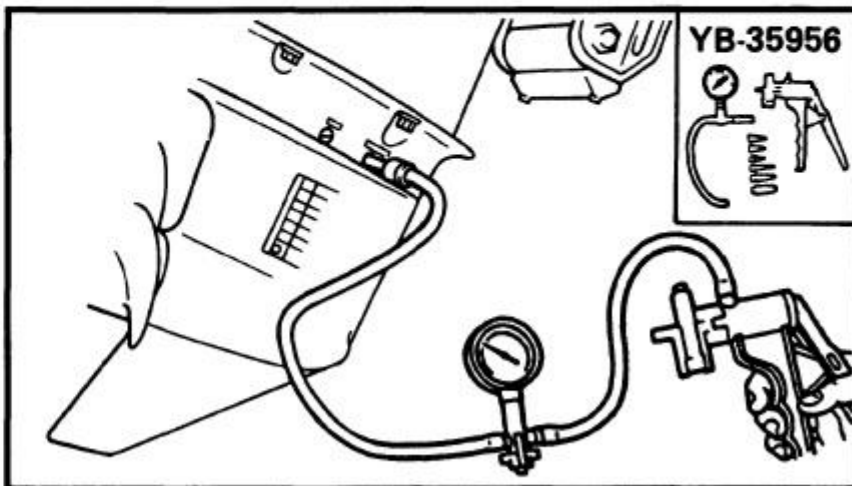

4) Install a new key in the shaft, and insert a new...

5) Grease the impeller, and pump housing, turning then tighten the bolts

165000-0

LOWER UNIT LEAKAGE

- 1) Tighten the gear oil-d... nect the tester to the
- 2) Pump the tester, and 100 kpa (1.0 kgf/cm²)
- 3) Check that the pressure (1.0 kgf/cm² 14.2 psi)

NOTE: _____

If the pressure falls, the lea

[DOWNLOAD HERE](#)

This manual covers 2001 Yamaha 50 HP outboards. The information has been compiled to provide the mechanic with an easy to read, handy reference that contains comprehensive explanation of all disassembly, repair, assembly and inspection operations. Each chapter provides exploded diagrams before each disassembly section for ease in identifying the correct disassembly and assembly procedures. The manual is completely bookmarked and searchable. It covers everything about the motor.s