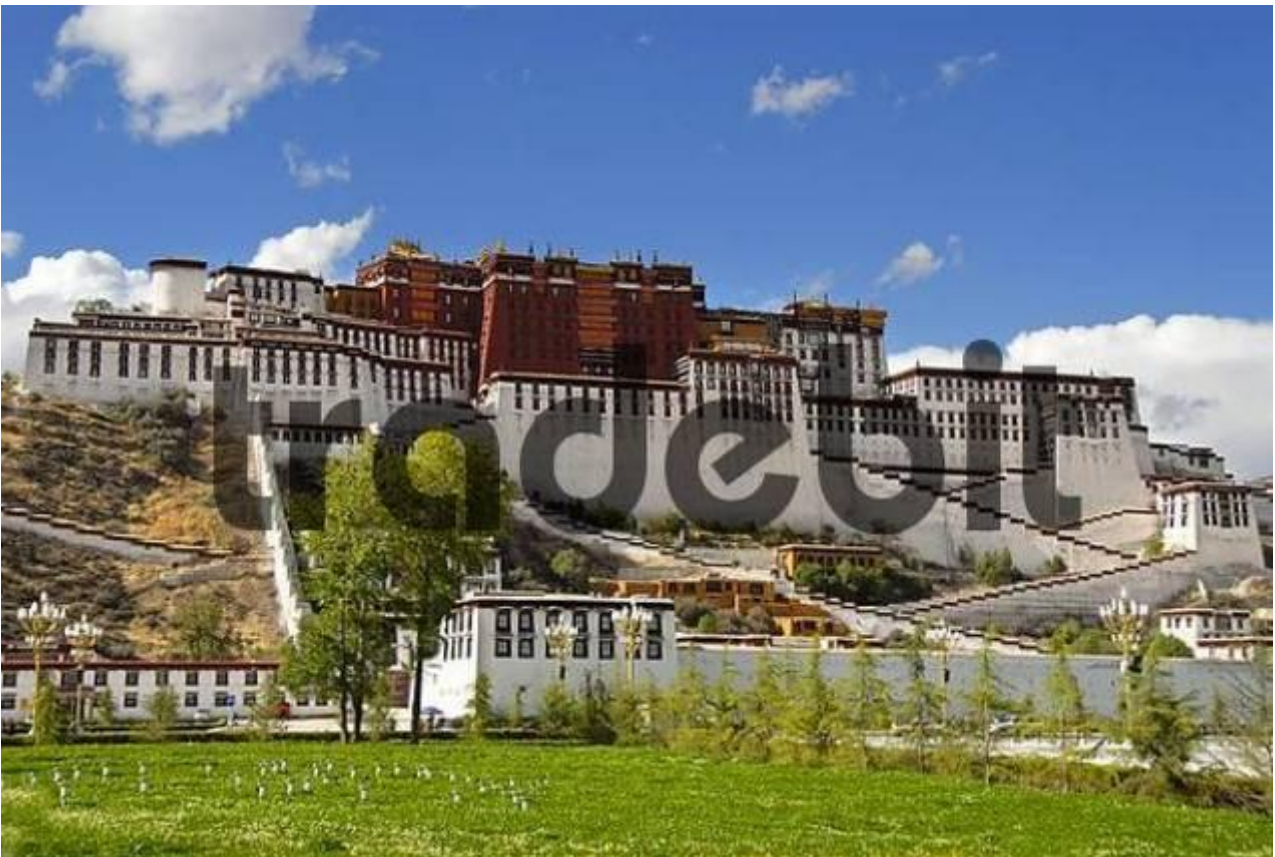

Lawn In Front Of Potala Palace Lhasa Tibet China

[DOWNLOAD HERE](#)

Photo cd: Lawn in front of Potala Palace Lhasa Tibet China Author: Stefan Auth Date: 2006-05-29
Maximum available size: 18 Mpix.(5188 x 3473 pix.) Lowest (724x469 pix.) resolution version: 85.- Euro
(royalty free use on all media!) In cooperation with imagebroker.net Relevant keywords for this picture:
Buddhism, Buddhist, China, Lawn, Lhasa, Potala, Religion, Tibet, Tibetan, belief, creed, faith, front,
palace, sky. Tags: stefan auth

[Foggy Weather At The Sea](#)

[Prayer Wheels Wheel With Potala Palace In Background Lhasa Tibet](#)

[Blue Dome](#)

[Blue Door](#)

[White Houses Above Blue Sea](#)

[Yellow Tulip In Front Of Blue Sky](#)

[Yellow Tulip In Front Of Blue Sky](#)