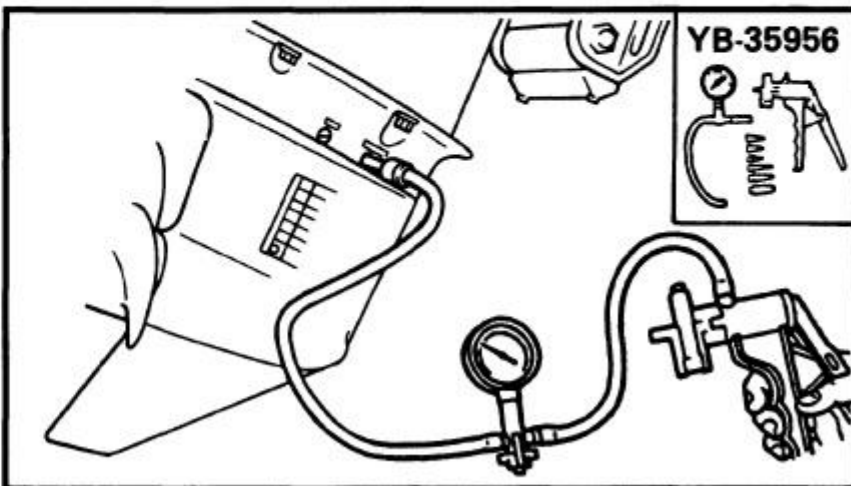

1995 Yamaha 225 Hp Outboard Service Repair Manual

4) Install a new key in the shaft, and insert a new

5) Grease the impeller, and pump housing, turning then tighten the bolts

165000-0

LOWER UNIT LEAKAGE

- 1) Tighten the gear oil-d, nect the tester to the
- 2) Pump the tester, and 100 kpa (1.0 kgf/cm²)
- 3) Check that the pressure (1.0 kgf/cm² 14.2 psi)

NOTE: _____

If the pressure falls, the lea

[DOWNLOAD HERE](#)

This manual covers 1995 Yamaha 225 HP outboards. The information has been compiled to provide the mechanic with an easy to read, handy reference that contains comprehensive explanation of all disassembly, repair, assembly and inspection operations. Each chapter provides exploded diagrams before each disassembly section for ease in identifying the correct disassembly and assembly procedures. The manual is completely bookmarked and searchable. It covers everything about the motor.