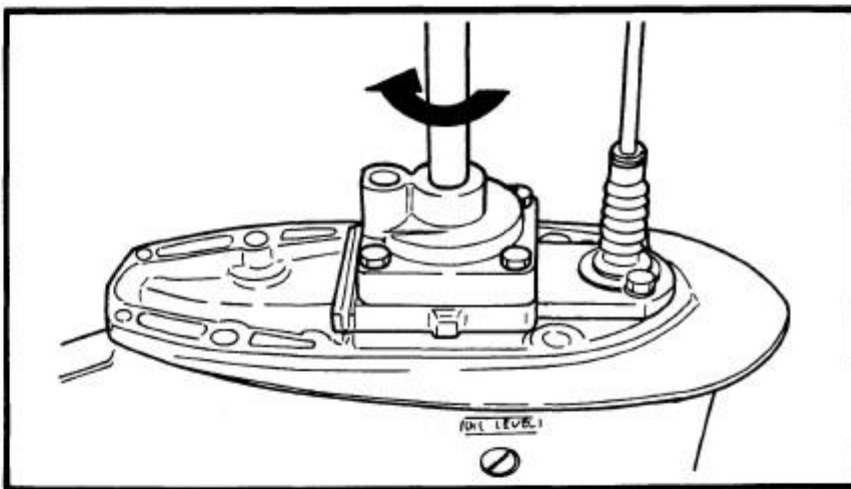

1995 Yamaha 225 Hp Outboard Service Repair Manual

4) Install a new key in the shaft, and insert a new

5) Grease the impeller, and pump housing, turning then tighten the bolts

165000-0

LOWER UNIT LEAKAGE

- 1) Tighten the gear oil-d, nect the tester to the
- 2) Pump the tester, and 100 kpa (1.0 kgf/cm²)
- 3) Check that the pressure (1.0 kgf/cm² 14.2 psi)

NOTE: _____

If the pressure falls, the lea

[DOWNLOAD HERE](#)

This manual covers 1995 Yamaha 225 HP outboards. The information has been compiled to provide the mechanic with an easy to read, handy reference that contains comprehensive explanation of all disassembly, repair, assembly and inspection operations. Each chapter provides exploded diagrams before each disassembly section for ease in identifying the correct disassembly and assembly procedures. The manual is completely bookmarked and searchable. It covers everything about the motor.