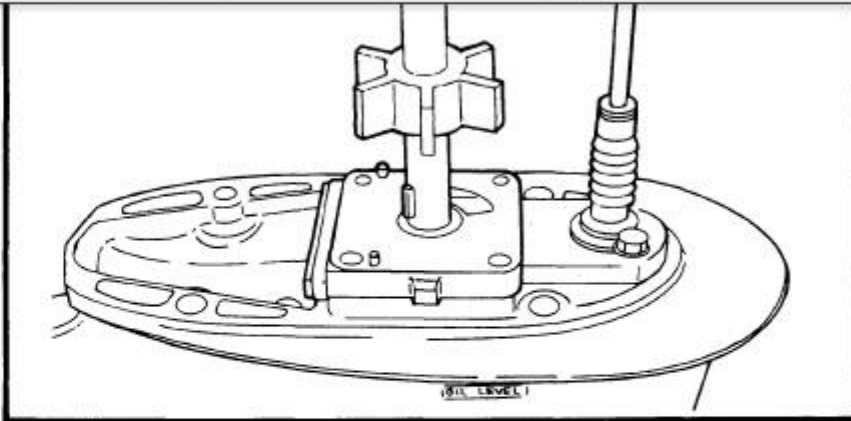

1995 Yamaha 225 Hp Outboard Service Repair Manual

4) Install a new key in the shaft, and insert a new

5) Grease the impeller, and pump housing, turning then tighten the bolts

165000-0

LOWER UNIT LEAKAGE

- 1) Tighten the gear oil-d, nect the tester to the
- 2) Pump the tester, and 100 kpa (1.0 kgf/cm²)
- 3) Check that the pressure (1.0 kgf/cm² 14.2 psi)