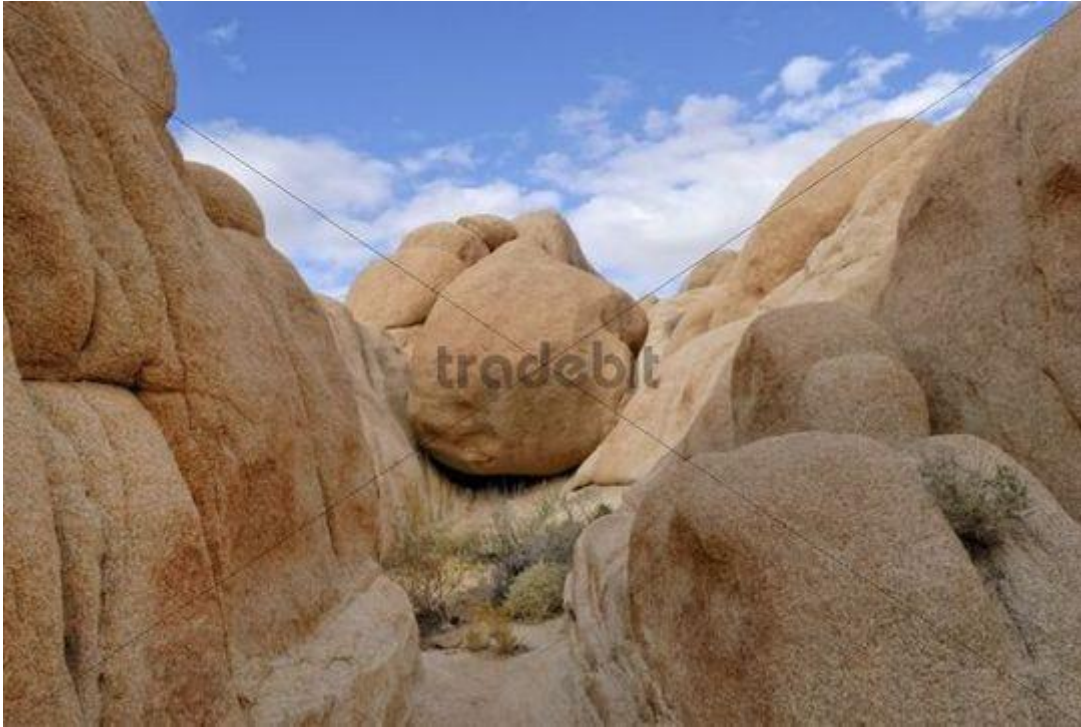

Rock Ball Blocking A Ravine End, Joshua Tree National Park, Southern California, California, Usa

[DOWNLOAD HERE](#)

Photography: Rock ball blocking a ravine end, Joshua Tree National Park, Southern California, California, USA Author: Horst Mahr Date: 2008-11-25 Maximum available size: 18 Mpix.(5188 x 3473 pix.) Lowest (724x469 pix.) resolution version: 85.- Euro (royalty free use on all media!) In cooperation with imagebroker.net Relevant keywords for this picture: American, ball, blocking, California, day, daytime, during, end, exterior, exteriors, formations, Joshua, National, nobody, North, of, outdoor, Park, photo, photos, ravine, Rock, rocks, shape, shaped, shapes, shots, Southern, States, stone, stones, the, Tree, United, US, US-American. Tags: shot, stony, usa, horst mahr

[Red Rock Crab On Shore](#)

[Puma Sneaking In A Rock](#)

[2 Winged Gulls On A Rock](#)

[Puma On A Rock](#)

[Close-up Of A Red Rock Crab On Shore](#)

[American Crocodile Crocodylus Acutus - Florida](#)

[Magellan Grey Fox Patagonia South America](#)

[Pile Of Rocks For Roadconstruction](#)

[Pile Of Rocks For Roadconstruction](#)

[Pile Of Rocks For Roadconstruction](#)

[Pile Of Rocks For Roadconstruction](#)

[Rocky Landscape At Lake Malawi](#)

[Tired Brown Bear Or Grizzly Resting On A Rock](#)

[Saguaro In The Rocky Landscape Of The Maricopa Mountains, Sonoran Desert National Monument](#)