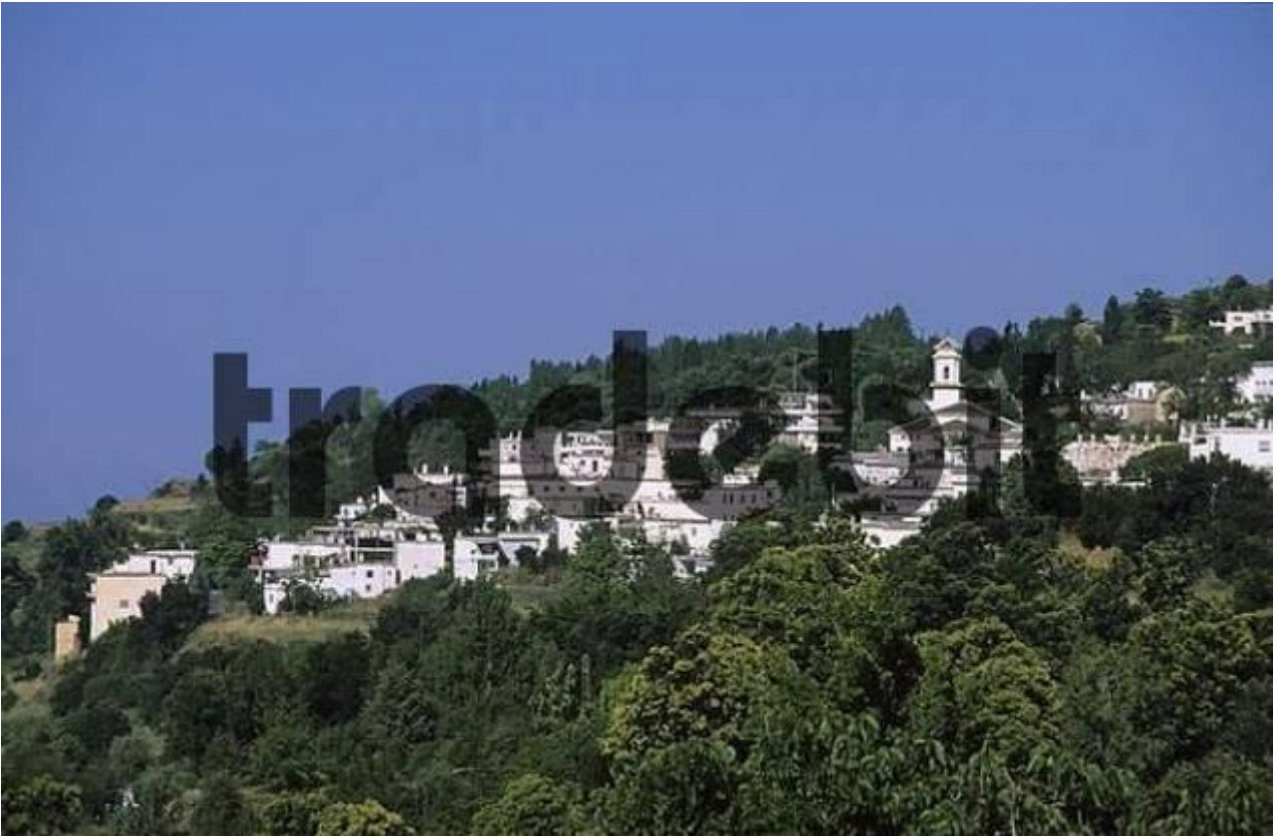

Spain Andalusia Sierra Nevada Alpujarras Pitres

[DOWNLOAD HERE](#)

Photografie: Spain Andalusia Sierra Nevada Alpujarras Pitres Author: Siepmann Date: 2006-01-12
Maximum available size: 19 Mpix.(5383 x 3525 pix.) Lowest (724x469 pix.) resolution version: 85.- Euro
(royalty free use on all media!) In cooperation with imagebroker.net Relevant keywords for this picture:
Andalusia, Europe, Nevada, Pitres, Sierra, architecture, culture, horizontal, village.

[Agave At The Coast, Albir, Altea, Costa Blanca, Spain](#)

[View Of Altea, Costa Blanca, Spain](#)

[Beach Of Albir, Altea, Costa Blanca, Spain](#)

[Aloe Vera, Altea, Costa Blanca, Spain](#)

[Light Reflections On The Water Surface, Altea, Costa Blanca, Spain](#)