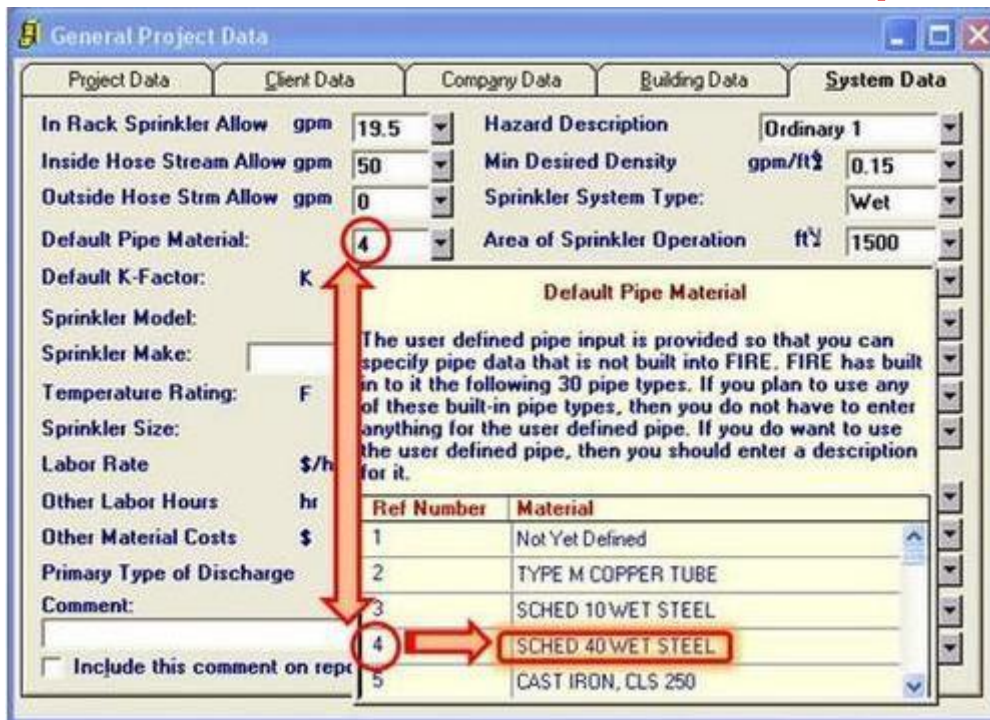

Elite Fire Software Guide +example

[DOWNLOAD HERE](#)

A detailed guide for how to use Elite Fire software in order to calculate fire fighting designs, it is a very useful software for building service engineering design./ 33 slides.