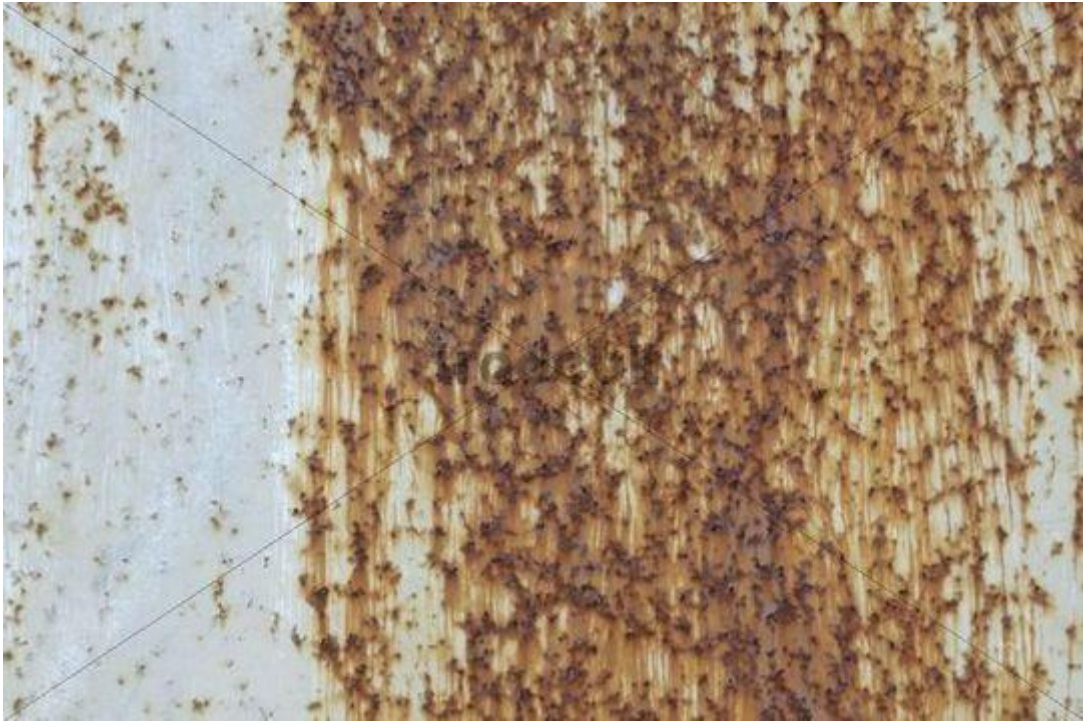

White Corroded Metal Plate, Rust Stains, Background

[DOWNLOAD HERE](#)

Fine Art Photography: White corroded metal plate, rust stains, background Author: Hartmut Schmidt Date: 2009-03-16 Maximum available size: 18.2 Mpix.(5231 x 3474 pix.) Lowest (724x469 pix.) resolution version: 85.- Euro (royalty free use on all media!) In cooperation with imagebroker.net Relevant keywords for this picture: backdrops, background, backgrounds, brown, colored, corroded, entire, ferruginous, fill, filling, frame, full, full-frame, image, image-filling, metals, nobody, out, photo, photograph, plate, rust, rust-colored, rust-coloured, rusted, shot, stains, surface, surfaces, through. Tags: picture, rusty, white, hartmut schmidt