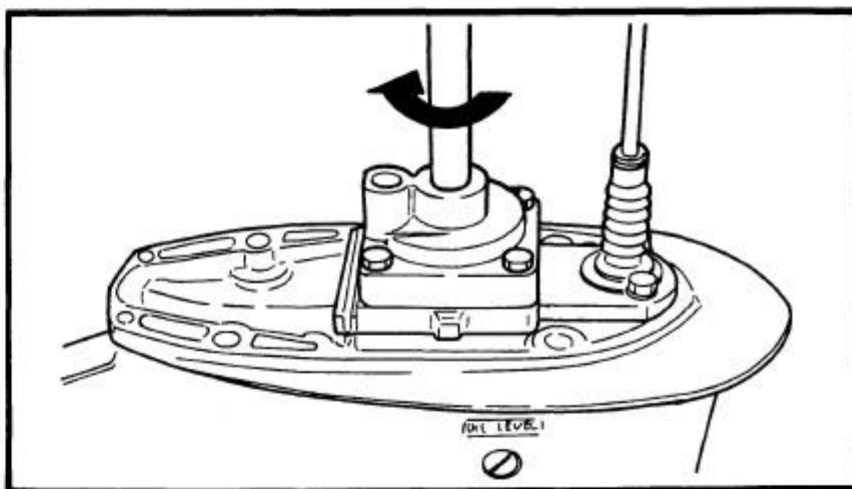

4) Install a new key in the shaft, and insert a new...

5) Grease the impeller, and pump housing, turning then tighten the bolts

165000-0

LOWER UNIT LEAKAGE

- 1) Tighten the gear oil-dipstick, connect the tester to the...
- 2) Pump the tester, and 100 kpa (1.0 kgf/cm²)
- 3) Check that the pressure (1.0 kgf/cm² 14.2 psi)

NOTE: _____

If the pressure falls, the leak

[DOWNLOAD HERE](#)

This manual covers 2000 Yamaha Z200 HP outboards. The information has been compiled to provide the mechanic with an easy to read, handy reference that contains comprehensive explanation of all disassembly, repair, assembly and inspection operations. Each chapter provides exploded diagrams before each disassembly section for ease in identifying the correct disassembly and assembly procedures. The manual is completely bookmarked and searchable. It covers everything about the motor.s