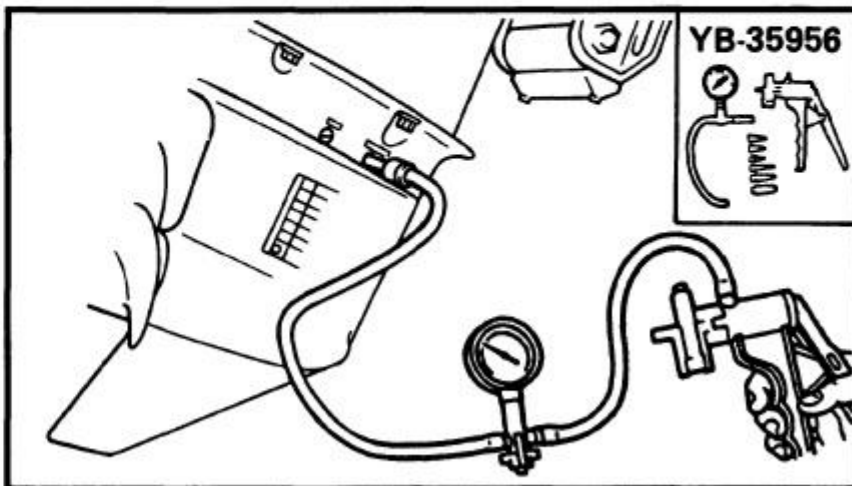

4) Install a new key in the shaft, and insert a new...

5) Grease the impeller, and pump housing, turning then tighten the bolts

165000-0

LOWER UNIT LEAKAGE

- 1) Tighten the gear oil-dipstick, connect the tester to the...
- 2) Pump the tester, and 100 kpa (1.0 kgf/cm²)
- 3) Check that the pressure (1.0 kgf/cm² 14.2 psi)

NOTE: _____

If the pressure falls, the leak

[DOWNLOAD HERE](#)

This manual covers 2000 Yamaha Z200 HP outboards. The information has been compiled to provide the mechanic with an easy to read, handy reference that contains comprehensive explanation of all disassembly, repair, assembly and inspection operations. Each chapter provides exploded diagrams before each disassembly section for ease in identifying the correct disassembly and assembly procedures. The manual is completely bookmarked and searchable. It covers everything about the motor.s