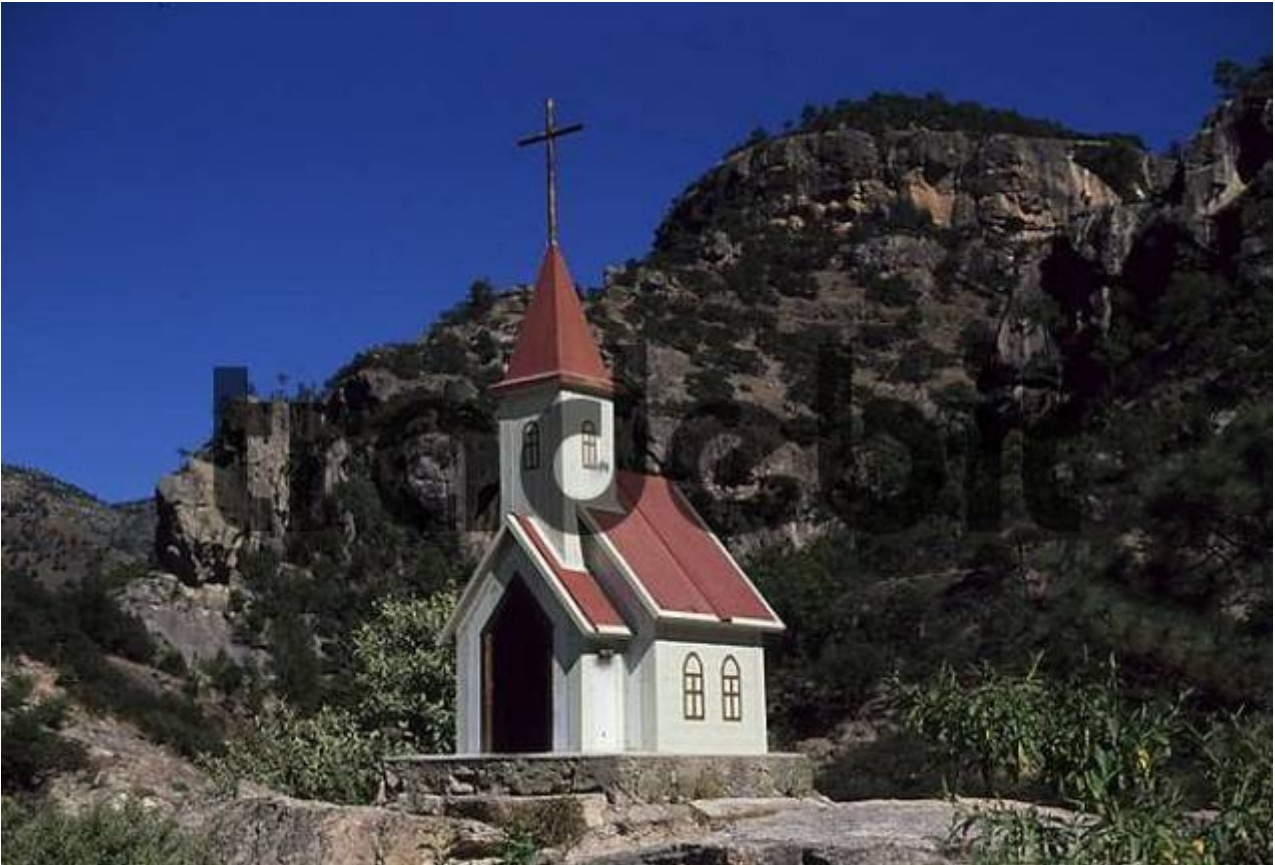

# Chapel In Creel Sierra Tarahumara Chihuahua Mexico

[DOWNLOAD HERE](#)

Photography: chapel in Creel Sierra Tarahumara Chihuahua Mexico Author: Siepmann Date: 2005-06-16  
Maximum available size: 18.9 Mpix.(5278 x 3578 pix.) Lowest (724x469 pix.) resolution version: 85.- Euro  
(royalty free use on all media!) In cooperation with imagebroker.net Relevant keywords for this picture:  
Creel, Mexico, Sierra, Tarahumara, architecture, chapel, church, churches, culture, horizontal, landscape,  
place, sightseeing, travel.

[The Area And The Buildings Of The Indipendence Mine Which Was In Operation Till 1930 And Is Now A Historical State Park Hatcher Pass Alaska USA](#)

[The Area And The Buildings Of The Indipendence Mine Which Was In Operation Till 1930 And Is Now A Historical State Park Hatcher Pass Alaska USA](#)

[The Area And The Buildings Of The Indipendence Mine Which Was In Operation Till 1930 And Is Now A Historical State Park Hatcher Pass Alaska USA](#)

[Home Building](#)

[DB Building](#)