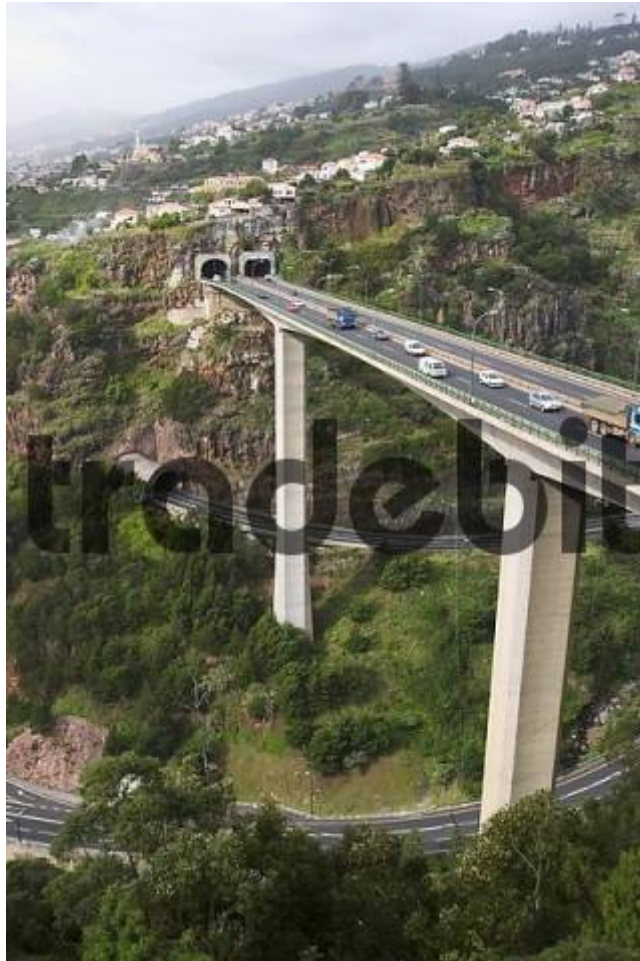

Motorway In Funchal - Madeira

[DOWNLOAD HERE](#)

Photoalbum: motorway in Funchal - Madeira Author: Siepmann Date: 2004-04-16 Maximum available size: 18.2 Mpix.(3481 x 5222 pix.) Lowest (724x469 pix.) resolution version: 85.- Euro (royalty free use on all media!) In cooperation with imagebroker.net Relevant keywords for this picture: Funchal, Madeira, Portugal, architecture, bridge, highway, motorway, road, traffic, tunnel.

[Houses Under Randeck Castle And Above A Backwater Of The River Altmuehl, Essing, District Of Kelheim, Lower Bavaria, Germany, Europe](#)

[Houses Above A Backwater Of The River Altmuehl, Essing, District Of Kelheim, Lower Bavaria, Germany, Europe](#)

[European Rabbit Oryctolagus Cuniculus](#)

[European Rabbit Oryctolagus Cuniculus](#)

[Bridge Over River Isar With Deutsches German Museum And European Patent Bureau Munich Bavaria Germany](#)

[European Squirrel Sciurus Vulgaris Is Jumping In Snow, Out Of Focus](#)

[European Squirrel Sciurus Vulgaris Is Sitting On A Oak Tree](#)

[European Squirrel Sciurus Vulgaris Is Sitting On A Way In Backlight](#)

[The Longest Timber Bridge Of Europe Over The Main Danube Channel With Essing In The Altmuehltal In Bavaria](#)