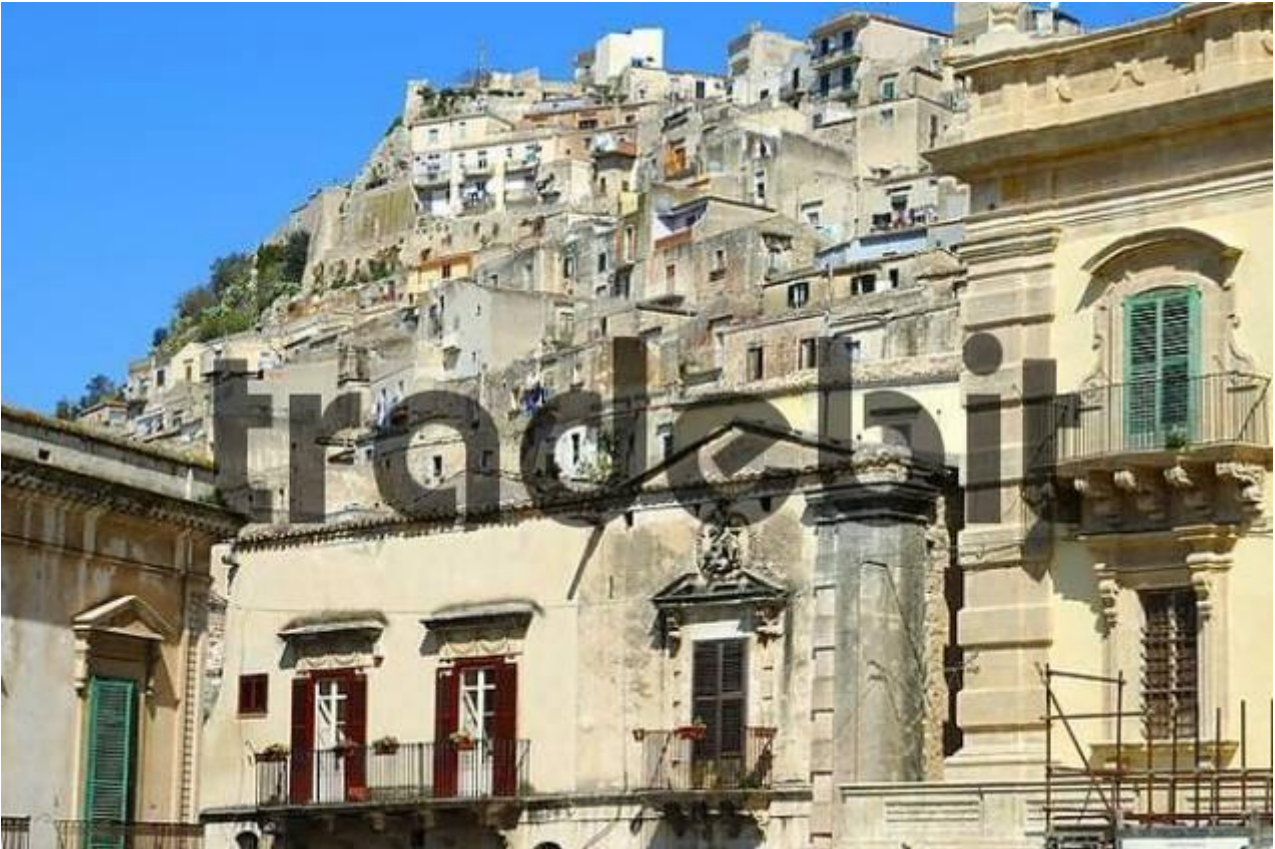

## View At The Old Town Of Modica Italy

[DOWNLOAD HERE](#)

Photography: View at the old town of Modica Italy Author: Guenter Fischer Date: 2005-03-22 Maximum available size: 18.2 Mpix.(5233 x 3480 pix.) Lowest (724x469 pix.) resolution version: 85.- Euro (royalty free use on all media!) In cooperation with imagebroker.net Relevant keywords for this picture: Italy, Modica, Sicily, View, apartment, building, center, city, concrete, exterior, historic, house, houses, life, mass, photo, picturesque, poor, poverty, quality, sea, settlement, sight, skyline, town, urban, urbanisation, urbanization, world, heritage, list, cultural, site, outstanding. Tags: restoration, townhouse, unesco, guenter fischer

[People On House Construction Site Nuremberg Bavaria Germany](#)

[Chester, GBR, 18. Aug. 2005 - The Ruins Of The Bath House In The Roman Fort Chesters Nearby Chester In Norththumberland](#)

[Thorngrafton, GBR, 19. Aug. 2005 - Ruins Of The Hadrians Wall Nearby The Ruins Of Housesteads Fort Nearby Thorngrafton In Norththumberland.](#)

[House Reflected In Glass Front Vienna Austria](#)

[Hand Prints On The Wall Of House, Callosa, Altea, Costa Blanca, Spain](#)

[Farm House Near Aschau In Front Of Mountain Ridge Of Wilder Kaiser Tyrol Austria](#)

[Historical Townhouses In City Of Kitzbhel Tyrol Austria](#)

[Old Farm House Near Church Of Kitzbhel Tyrol Austria](#)

[Farm Houses In The Morning Near Aschau Tyrol Austria](#)

[Door And Window Of Historic House Prgg Styria Austria](#)