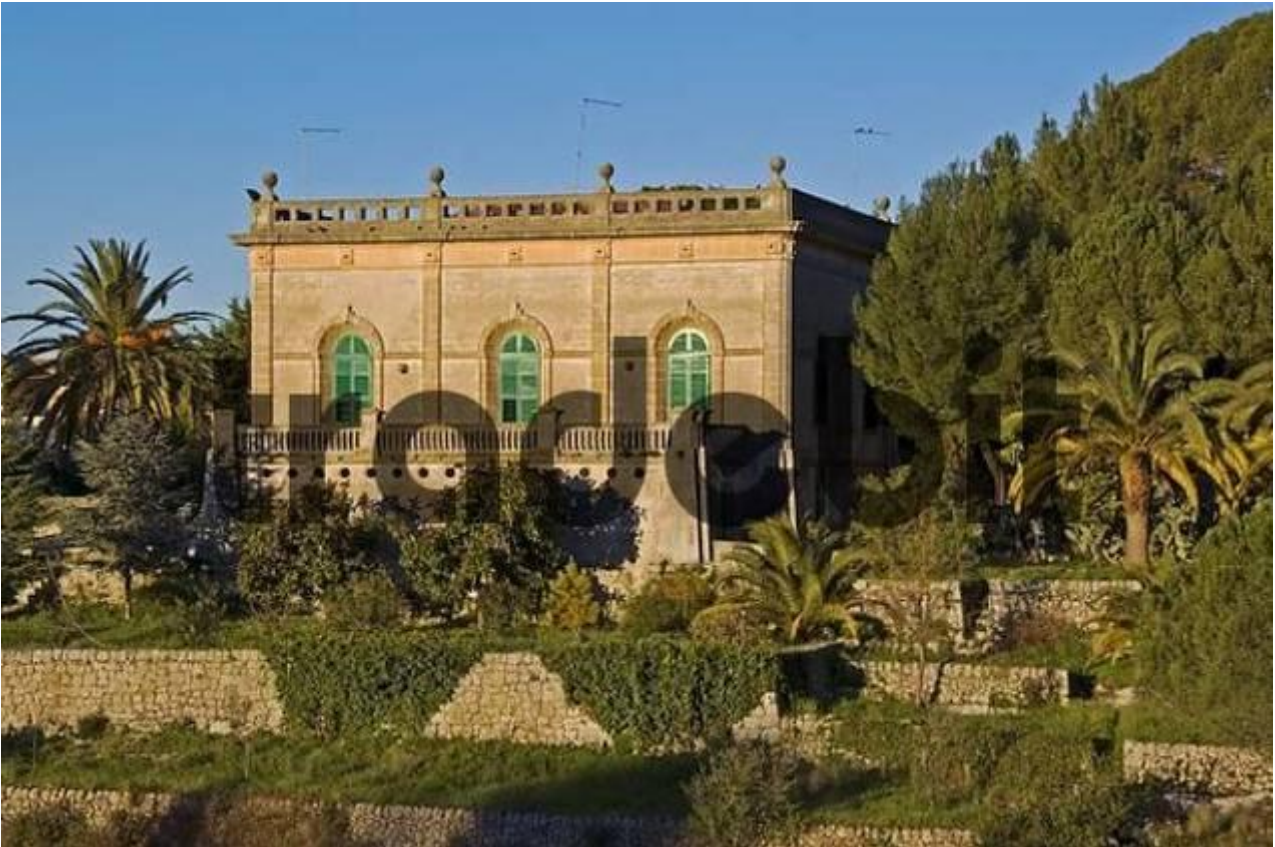

Summer House In The Environs Of Noto, Sicily, Italy

[DOWNLOAD HERE](#)

Photographie: summer house in the environs of Noto, Sicily, Italy Author: Josef Puchinger Date: 2007-01-04 Maximum available size: 18.2 Mpix.(5233 x 3480 pix.) Lowest (724x469 pix.) resolution version: 85.- Euro (royalty free use on all media!) In cooperation with imagebroker.net Relevant keywords for this picture: architecture, building, buildings, Caucasian, cottage, country, countryside, day, daylight, daytime, during, empty, environs, Europe, european, exterior, exteriors, garden, gardens, home, house, houses, in, island, islands, Italy, luxury, Mediterranean, nobody, Noto, of, outdoor, park, parks, photo, photos, residences, shot, shots, Sicily, South, style, styles, summer, the. Tags: homes, italian, residence, southern, josef puchinger

[Island Of Usedom Mecklenburg-Vorpommern Germany Koserow Salt Cottages In Wich The Salt For Curing Was Stored Now Restaurant And Museum](#)

[Island Rgen Ruegen Mecklenburg-Vorpommern Germany Ralswiek Castle In The Architectural Style Of The Loire Castles](#)

[European Squirrel Sciurus Vulgaris Is Sitting On A Oak Tree](#)

[European Squirrel Sciurus Vulgaris Is Sitting On A Way In Backlight](#)

[Towerhouses, Deserted Village Near Vathia, Mani Peninsula, Peloponnese, Greece](#)