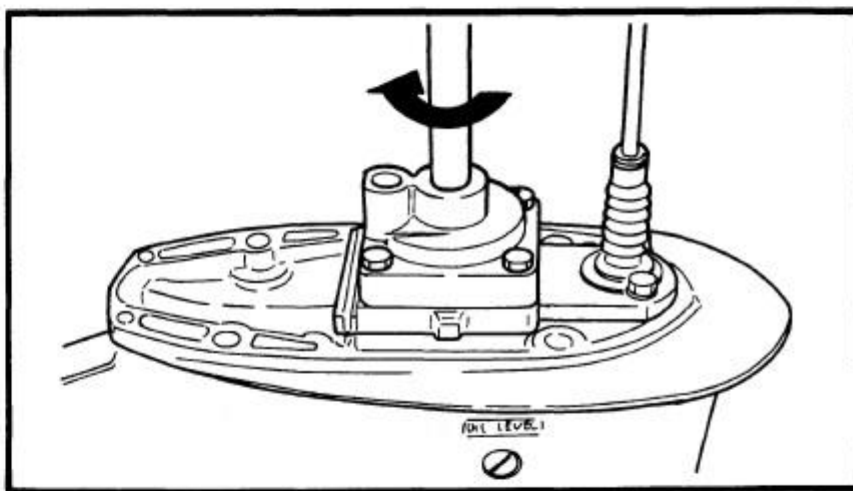

4) Install a new key in the shaft, and insert a new...

5) Grease the impeller, and pump housing, turning... then tighten the bolts...

165000-0

LOWER UNIT LEAKAGE

- 1) Tighten the gear oil-dipstick, connect the tester to the...
- 2) Pump the tester, and 100 kpa (1.0 kgf/cm²)
- 3) Check that the pressure (1.0 kgf/cm² 14.2 psi)