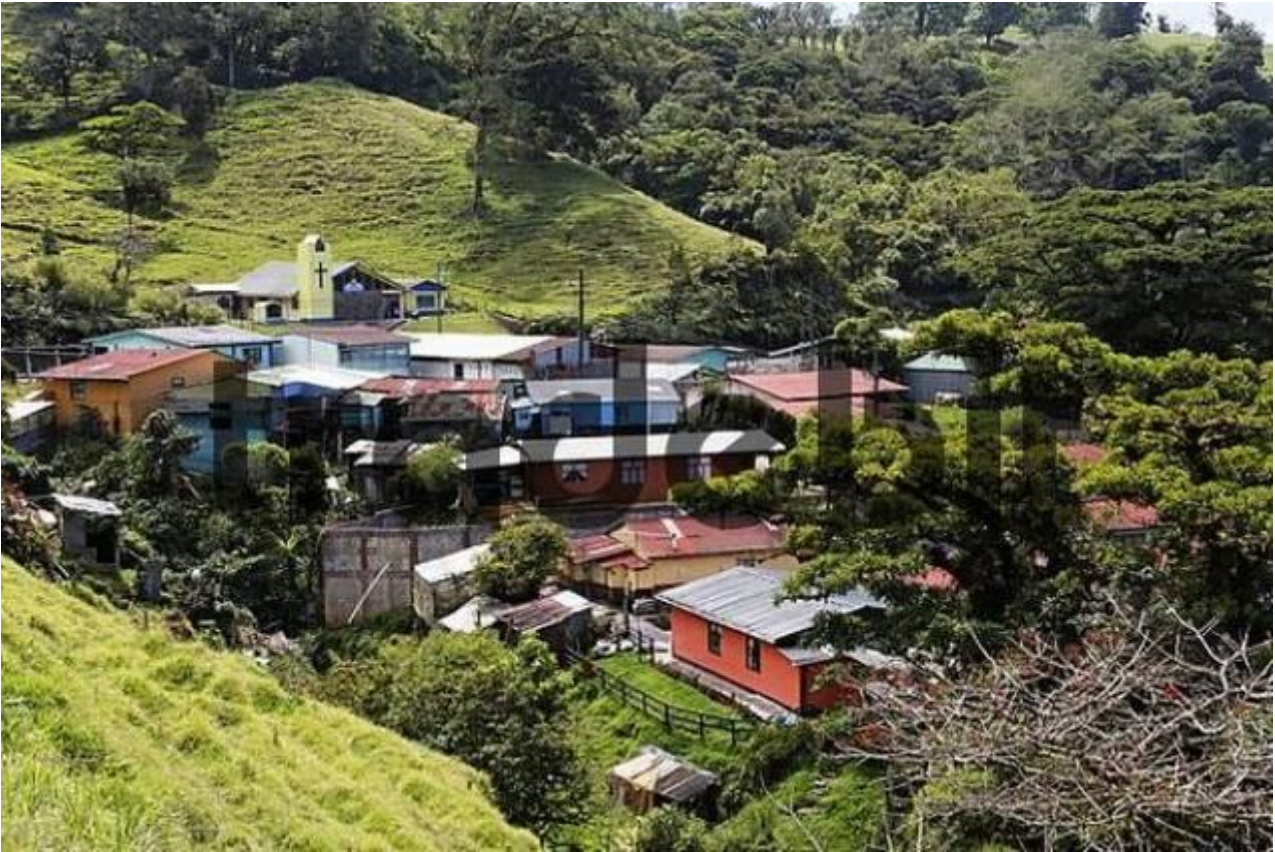

Cartagos, Valle Central, Costa Rica

[DOWNLOAD HERE](#)

Digital Photography: Cartagos, Valle Central, Costa Rica Author: Siepmann Date: 2007-02-28 Maximum available size: 18.3 Mpix.(5241 x 3494 pix.) Lowest (724x469 pix.) resolution version: 85.- Euro (royalty free use on all media!) In cooperation with imagebroker.net Relevant keywords for this picture: Cartagos, Central, Costa, Latin, Rica, architecture, building, colorful, colour, colourful, house, houses, scenic, settlement, village.

[Cabin Barn In The Leutasch Valley Near Seefeld Tyrol Austria](#)

[Cabin Barn In The Leutasch Valley Near Seefeld Tyrol Austria](#)

[Delapidated Cabin Barn In The Leutasch Valley Near Seefeld Tyrol Austria](#)

[Cabin Barn In The Leutasch Valley Near Seefeld Tyrol Austria](#)

[Cabin Barn In The Leutasch Valley Near Seefeld Tyrol Austria](#)

[Autumn Foliage On A Meadow Field In Leutasch Valley Near Seefeld Tyrol Austria](#)

[Autumn Foliage On A Meadow Field In Leutasch Valley Near Seefeld Tyrol Austria](#)

[Piburger See Lake Tztal Valley Tyrol Austria](#)

[Church And Castle In Sand In Taufers Ahrn Valley South Tyrol Italy](#)