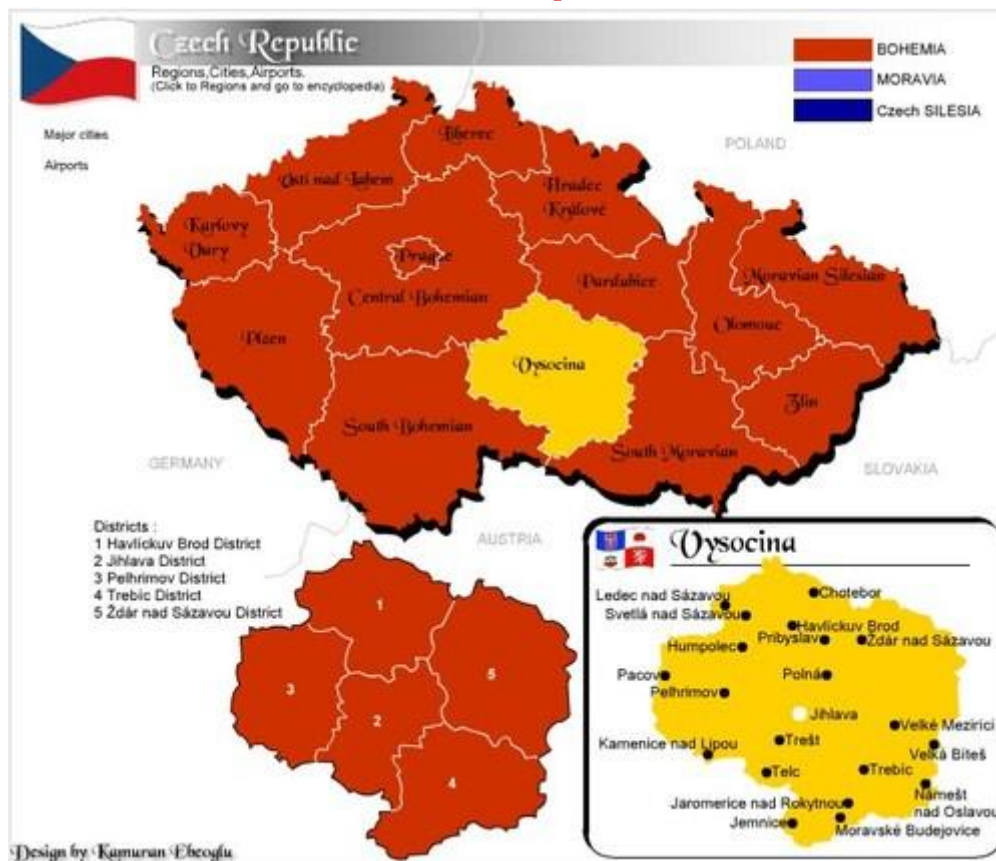

Czech Republic

[DOWNLOAD HERE](#)

Map Specification Product name :Czech Republic Number of Buttons:17 Buttons Clickable objects:17

Regions Default Dimensions: 700x600px SWF-file size: 105 KB

[DOWNLOAD HERE](#)

[View Over The Vltava River To Cesky Krumlov With Castle And Tower, South Bohemia, Czech Republic](#)

[Boats On The Vltava River Near Zlata Koruna, South Bohemia, Czech Republic](#)

[Father And Son Fishing, Vltava River Near Zlata Koruna, South Bohemia, Czech Republic](#)

[Dreieckmark, Landmark In Bavarian Forest, Lower Bavaria, Germany, Borderline Czech Republic Austria](#)

[Narodni Park Sumava, Czech Republic Austria](#)

[Narodni Park Sumava, Czech Republic Austria](#)

[Beach At Lipno Dam, Czech Republic.](#)

[Lipno Dam Lake Udolni Nadrz Lipno Sumavske More Sumava Along The Vltava River Moldau Czech Republic Southern Bohemia](#)

[Lipno Dam Lake Udolni Nadrz Lipno Sumavske More Sumava Along The Vltava River Moldau Czech Republic Southern Bohemia](#)