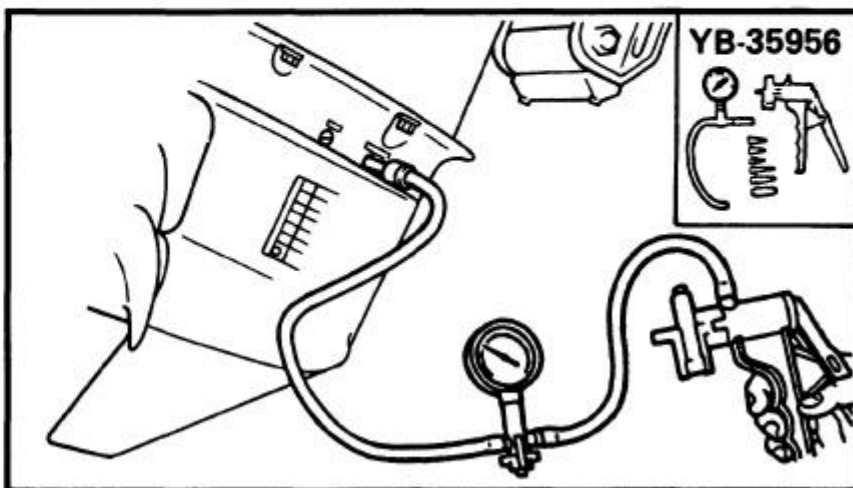

1989 Yamaha 115 Hp Outboard Service Repair Manual

4) Install a new key in the shaft, and insert a new

5) Grease the impeller, and pump housing, turning then tighten the bolts

165000-0

LOWER UNIT LEAKAGE

- 1) Tighten the gear oil-d
- 2) Pump the tester, and 100 kpa (1.0 kgf/cm²)
- 3) Check that the pressure (1.0 kgf/cm² 14.2 psi)