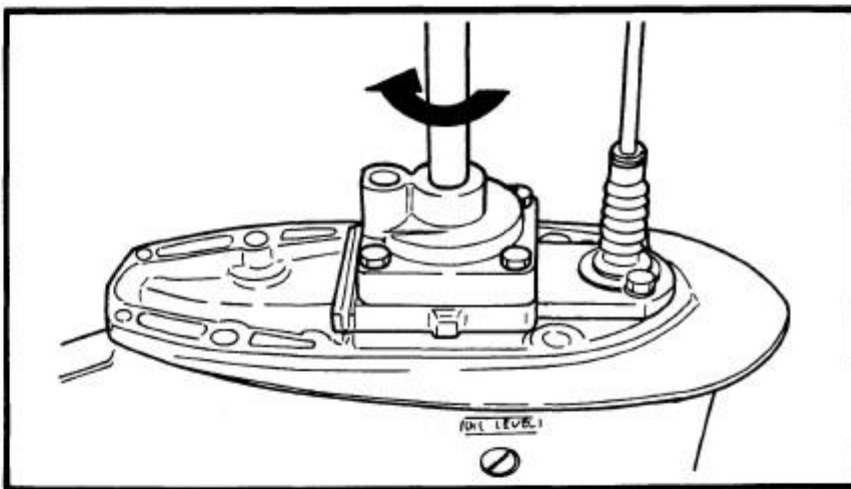

4) Install a new key in the shaft, and insert a new...

5) Grease the impeller, and pump housing, turning then tighten the bolts

165000-0

LOWER UNIT LEAKAGE

- 1) Tighten the gear oil-dipstick, connect the tester to the
- 2) Pump the tester, and 100 kpa (1.0 kgf/cm²)
- 3) Check that the pressure (1.0 kgf/cm² 14.2 psi)

NOTE: _____

If the pressure falls, the leak

[DOWNLOAD HERE](#)

This manual covers 1996 Yamaha S150 HP outboards. The information has been compiled to provide the mechanic with an easy to read, handy reference that contains comprehensive explanation of all disassembly, repair, assembly and inspection operations. Each chapter provides exploded diagrams before each disassembly section for ease in identifying the correct disassembly and assembly procedures. The manual is completely bookmarked and searchable. It covers everything about the motor.s