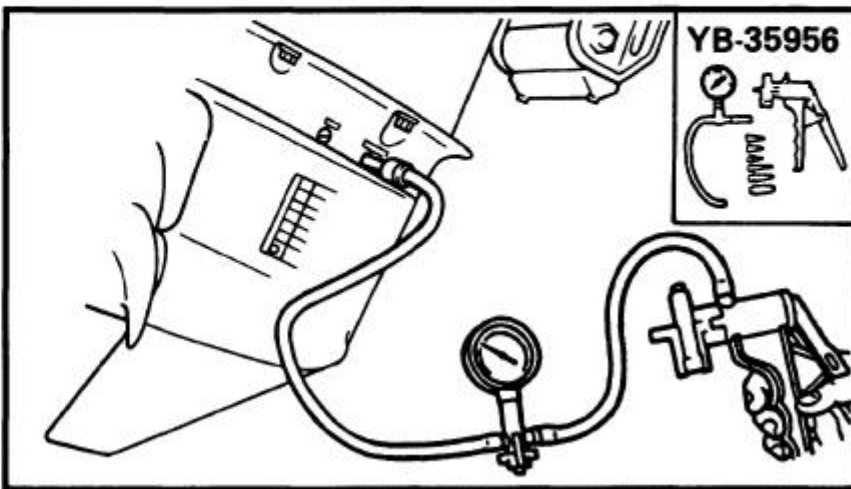

4) Install a new key in the shaft, and insert a new...

5) Grease the impeller, and pump housing, turning then tighten the bolts

165000-0

LOWER UNIT LEAKAGE

- 1) Tighten the gear oil-dipstick, connect the tester to the
- 2) Pump the tester, and 100 kpa (1.0 kgf/cm²)
- 3) Check that the pressure (1.0 kgf/cm² 14.2 psi)

NOTE: _____

If the pressure falls, the leak

[DOWNLOAD HERE](#)

This manual covers 1996 Yamaha S150 HP outboards. The information has been compiled to provide the mechanic with an easy to read, handy reference that contains comprehensive explanation of all disassembly, repair, assembly and inspection operations. Each chapter provides exploded diagrams before each disassembly section for ease in identifying the correct disassembly and assembly procedures. The manual is completely bookmarked and searchable. It covers everything about the motor.s