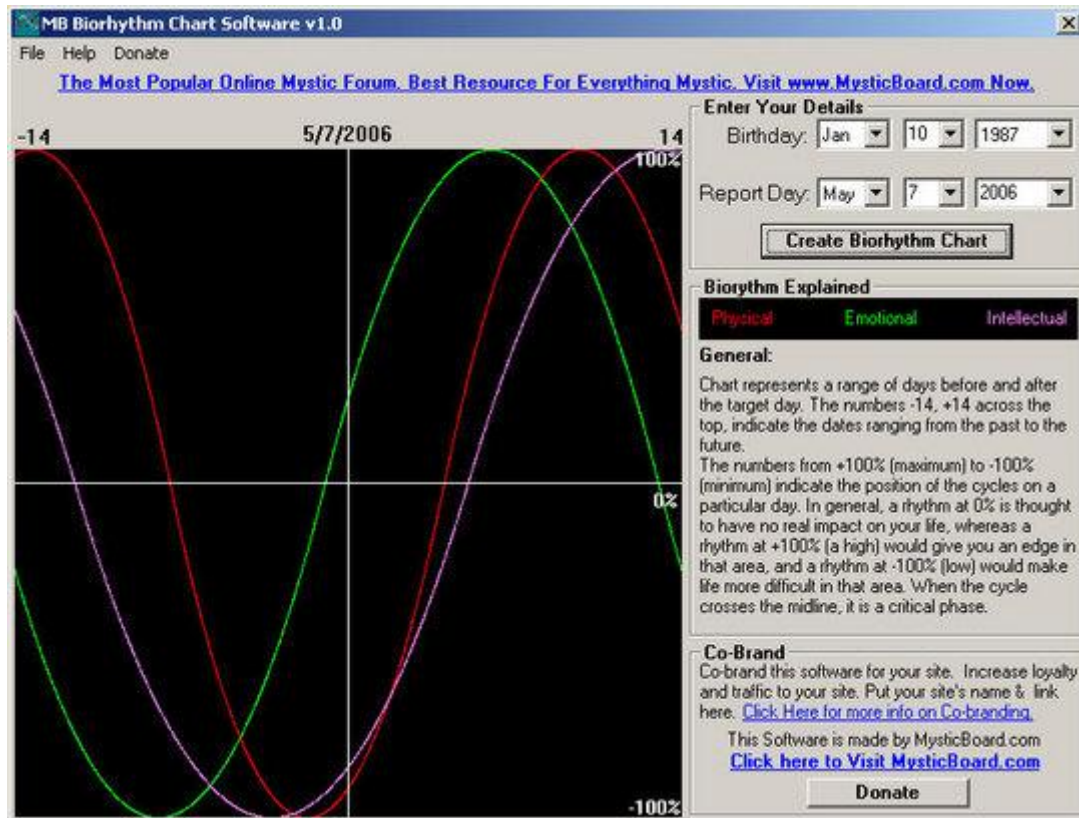

Biorhythm Chart For Physical, Mental And Intellectual Cycles

[DOWNLOAD HERE](#)

MB Biorhythm Chart Software lets users view their biorhythm charts over a 28-day period. Whether the charts have any validity, we can't say, but the program does perform as described. As with other programs from Mystic Board, Biorhythm Charts first screen is a jumble of advertisements from Mystic Board, and it's not entirely obvious how to continue. Once on the second screen, users enter their birth date and the date that's in the middle of the time period they wish to analyze. The program then provides a chart with three different-colored parabolas representing physical, intellectual, and emotional performance over the given 28-day span. A description of each metric is provided, explaining what users can expect when each line on the graph is at its peak, midpoint, and low point. Although the descriptions are not terribly long or detailed, they do give users a basic idea of how the biorhythm chart works. Please read the license-personal-use.txt and Install-Readme.txt.