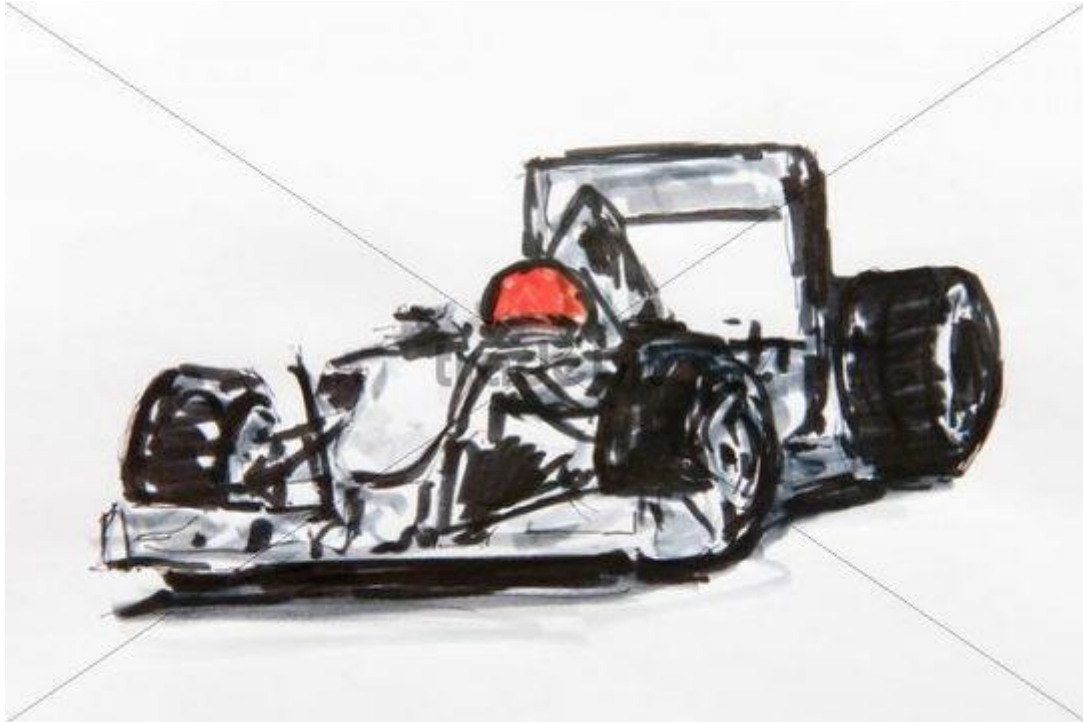

Formula One Car, Racing, Drawing By Gerhard Kraus, Kriftel, Germany

[DOWNLOAD HERE](#)

Fine Art Photography: Formula One car, racing, drawing by Gerhard Kraus, Kriftel, Germany Author: Wolfgang Diederich Date: 2010-12-12 Royalty Free photo versions - Maximum available size: 24.4 Mpix.(6048 x 4032 pix.) Lowest (724x469 pix.) resolution version: 49.- Euro (royalty free use on all media!) In cooperation with imagebroker.net Relevant keywords for this picture: art, artful, artfully, artistic, artistically, artwork, auto, automobile, by, car, cars, competitions, contest, contests, dart, depiction, drawing, drawings, drawn, F1, Formula, Germany, Kraus, Kriftel, motor, motorsports, objects, objet, objets, of, one, ornate, ornately, painting, picture, pictures, pieces, race, racecar, racecars, races, rallies, rally, rallye, representation, representations, separately, single, singly, sketch, sketched, sports, tournament, tournaments, vehicle, vehicles, works.