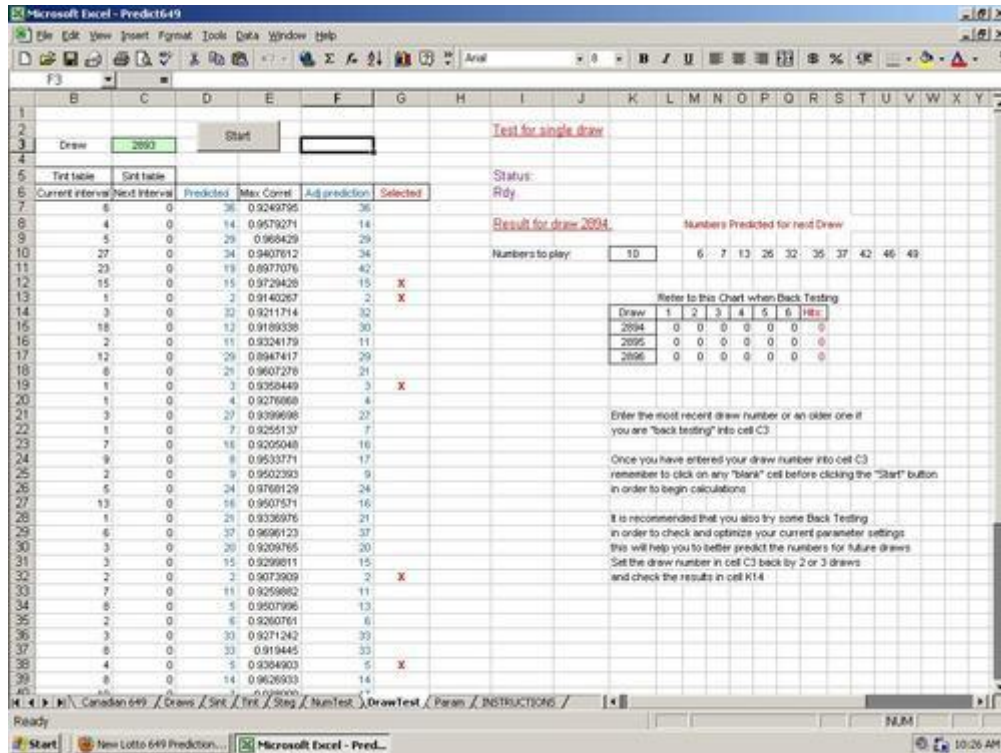

Predict Lotto 642 Winning Numbers - Excel Lottery Program

[DOWNLOAD HERE](#)

Lotto 642 Prediction Method (Excel Program File) New Addition as of March 29, 2013! This program is an easy to use lotto 6/42 prediction method that can increase the probability of selecting the winning numbers for the next draw. This program is ideal for those who play the Tri-State Megabucks lottery and for players in Colorado and Virginia. This program is also available for those who play the 6/42 in Lebanon, The Philippines and Malaysia. It is based on the intervals of the numbers. The number of draws between two appearances of the same number. As an example suppose the number 1 appears after 7 draws, we would write 7 as the first number of the sequence, and then the same number 1 plays again after another 10 draws, we would write 10 and so on. Using this method we can build the sequence of intervals for the number 1, it would look something like this: 7,10,30,3,10,7,5,2. The goal was to obtain a mathematical equation to build an intervals curve using a linear sequence of numbers that we already know, using these values we can calculate the best statistical fit along the curve using the interval numbers from the lottery. For example, using a linear sequence from our above sample for the number 1 you would have 1,2,3,4,5,6,7 then 1,2,3,4,5,6,7,8,9,10 and then 1,2,3,.....29,30 and so on. A lot of time