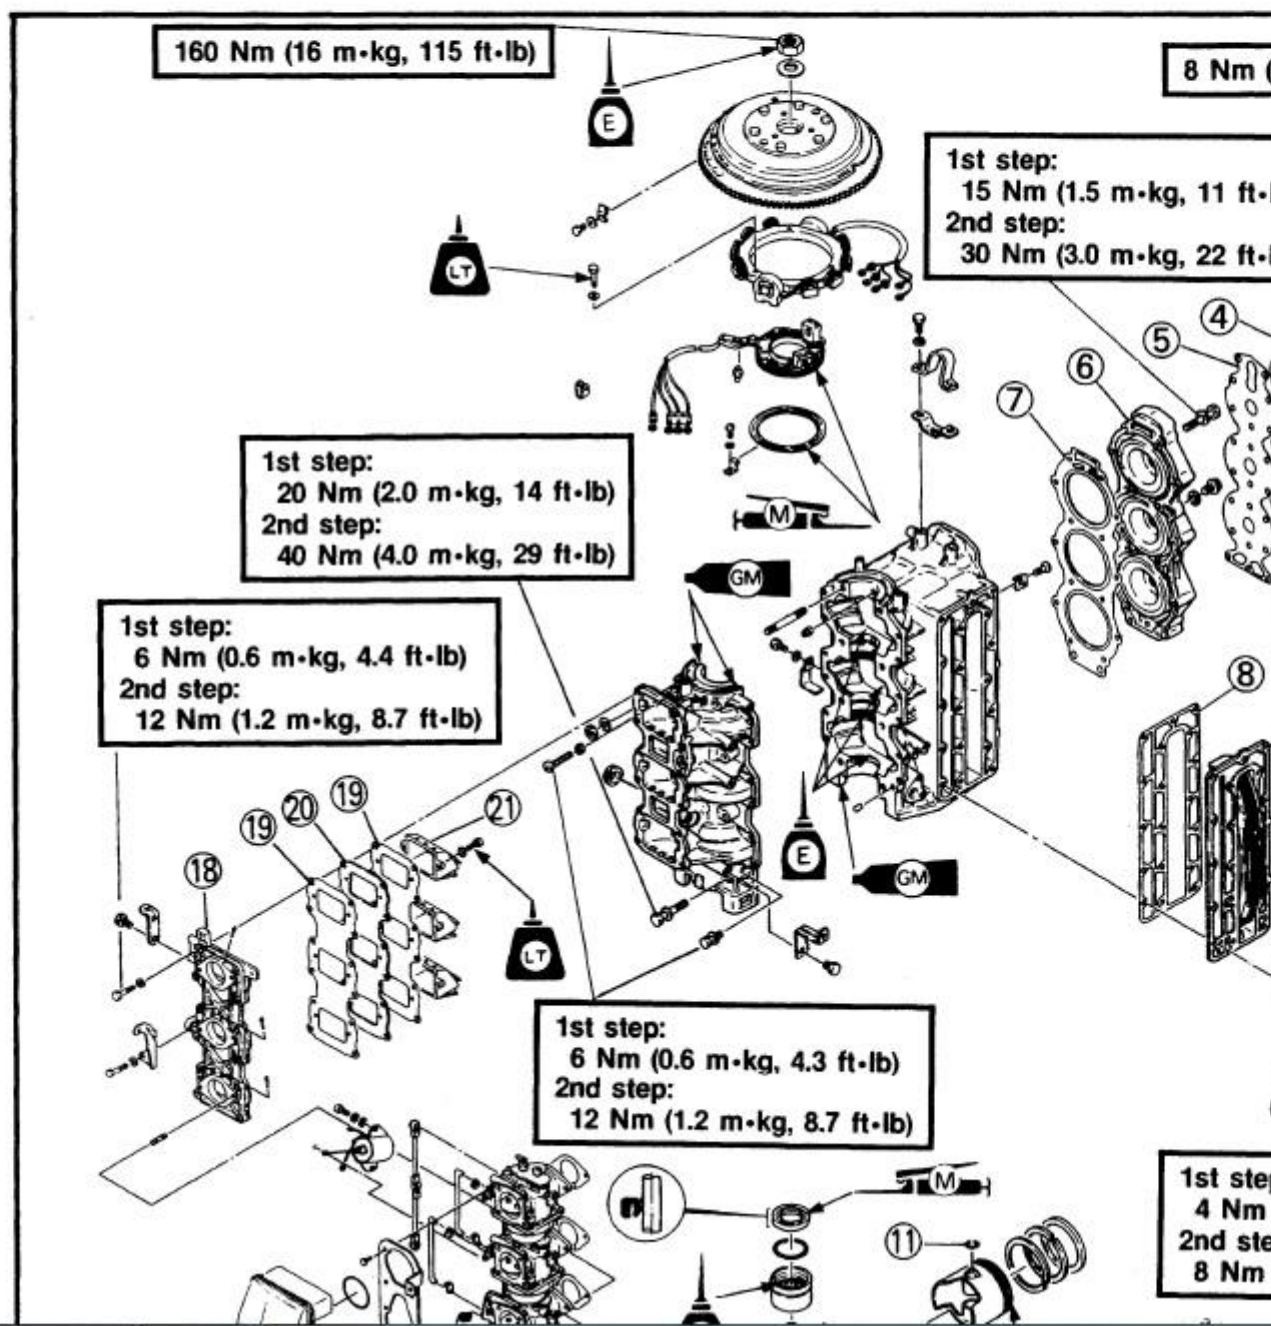

1991 Yamaha 9.9 Mlhp Outboard Service Repair Maintenance Manual. Factory

- ④ Cylinder head cover
- ⑤ Head cover gasket
- ⑥ Cylinder head
- ⑦ Cylinder head gasket
- ⑧ Intake manifold
- ⑨ Piston pin clip
- ⑩ Piston pin
- ⑪ Bearing
- ⑫ Circlip
- ⑬ Intake manifold gasket
- ⑭ Valve seat
- ⑮ Reed valve
- ⑯ Reed valve