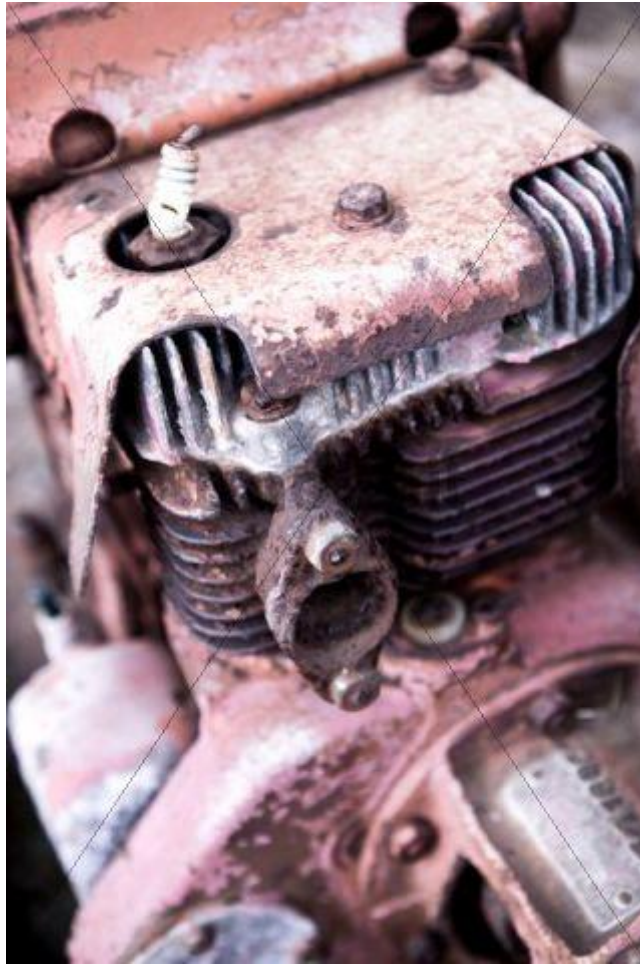

Broken Old Engine

[DOWNLOAD HERE](#)

Royalty free images: Broken old engine Author: Val Thoermer Date: 2011-09-01 Royalty Free photo versions - Maximum available size: 18.3 Mpix.(3494 x 5241 pix.) Lowest (724x469 pix.) resolution version: 49.- Euro (royalty free use on all media!) In cooperation with imagebroker.net Relevant keywords for this picture: appliance, appliances, broken, Broken, close, close-ups, closeup, closeups, defective, detail, energies, energy, engine, engineering, faulty, metals, motor, motors, nobody, not, of, old, order, out, out-of-order, out-of-service, rusted, rusty, service, shot, shots, technical, technology, through, up, ups.

[A Combine Harvester Harvesting Crops - Closeup Of The Harvesting Tool](#)

[A Closeup Of A Pointed Support Beard Tragopogon Pratensis With A Hover Fly Eristalomyia Tenax](#)

[Closeup Of A Cross Gentian Gentiana Crucjata](#)