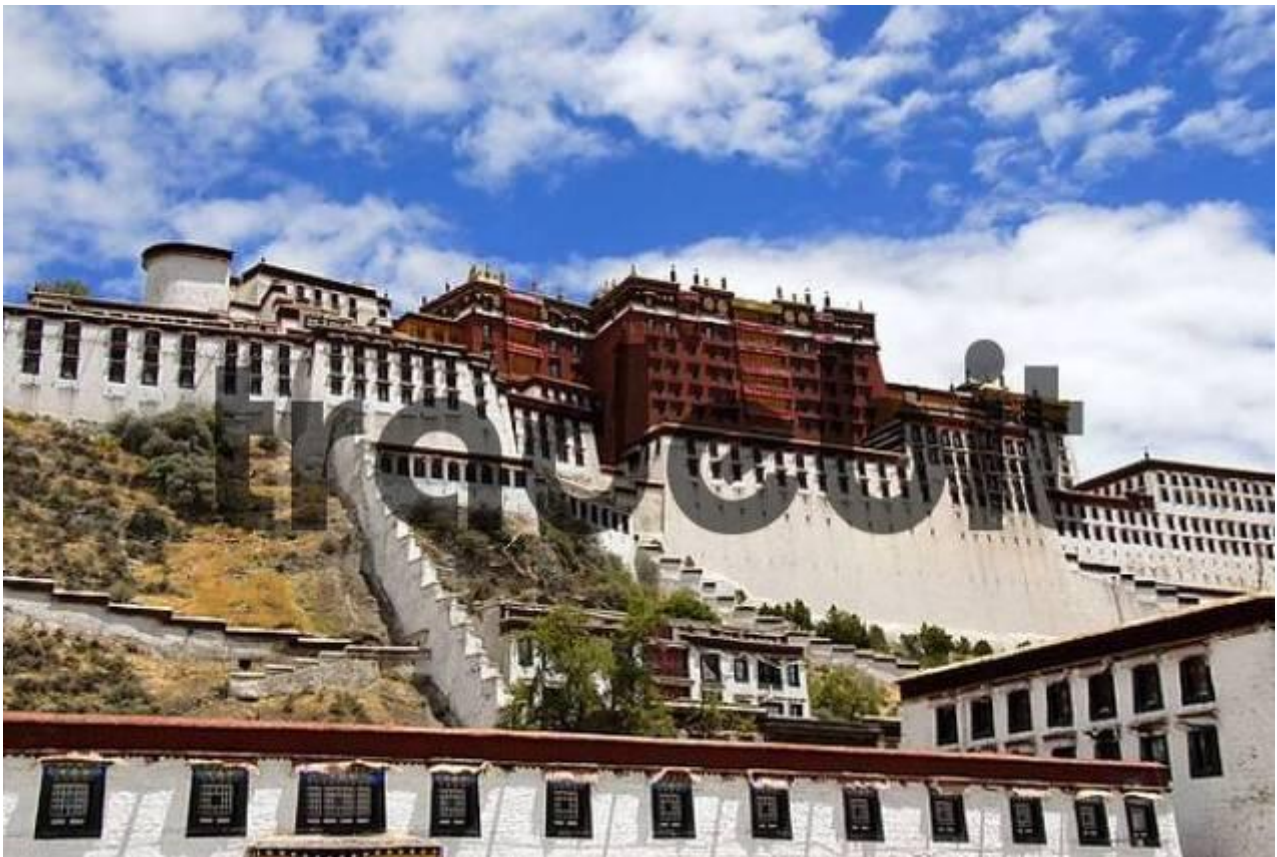

Detail Red Palace Of Potala Lhasa Tibet China

[DOWNLOAD HERE](#)

Photo: Detail Red Palace of Potala Lhasa Tibet China Author: Stefan Auth Date: 2006-05-29 Maximum available size: 18 Mpix.(5188 x 3473 pix.) Lowest (724x469 pix.) resolution version: 85.- Euro (royalty free use on all media!) In cooperation with imagebroker.net Relevant keywords for this picture: Buddhism, Buddhist, China, Detail, Lhasa, Potala, Red, Religion, Tibet, Tibetan, blue, cloud, clouds, creed, faith, sky, weather, white. Tags: palace