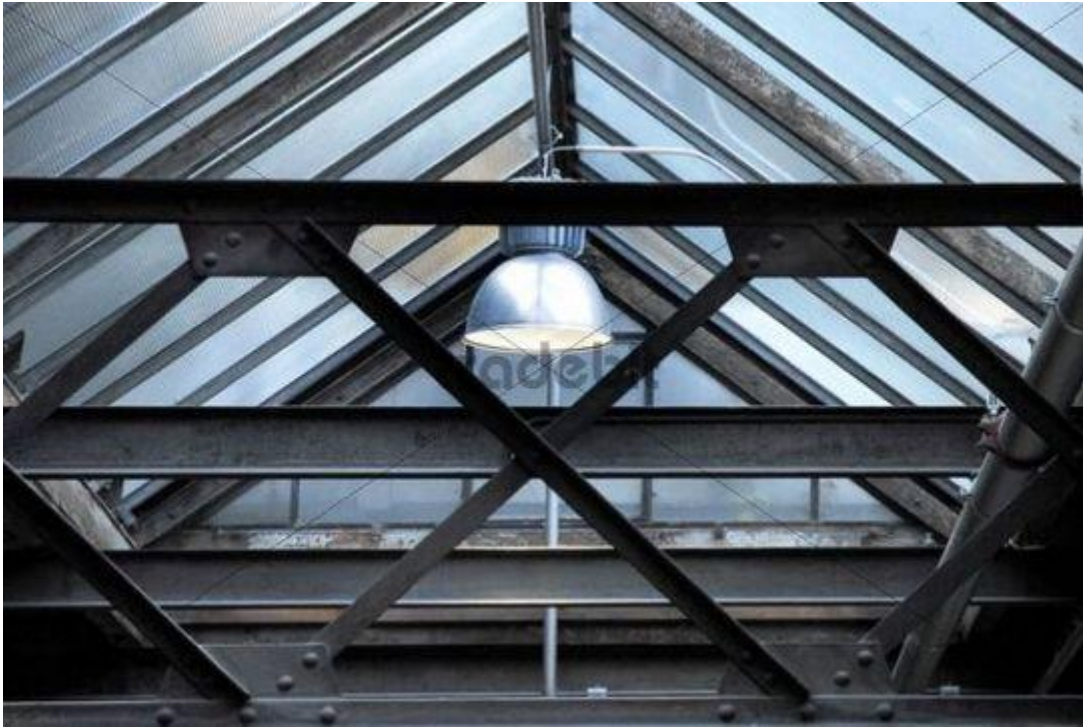

# Steel Architecture

[DOWNLOAD HERE](#)

Photos: Steel architecture Author: Marina Horvat Date: 2009-11-17 Maximum available size: 18 Mpix.(5188 x 3473 pix.) Lowest (724x469 pix.) resolution version: 85.- Euro (royalty free use on all media!) In cooperation with imagebroker.net Relevant keywords for this picture: architecture, beam, beams, building, buildings, constructions, contracting, cross, crystalline, detail, display, frame, gable, gables, girder, glassily, glassy, illumination, illuminations, indoor, industry, inside, interior, lamp, lamps, lighting, lights, like, metal, metals, nobody, photo, pier, piers, roof, sector, several, Steel, steel, steel-like, steely, strut, struts, strutting, support, trusses, view, views, vitreous.