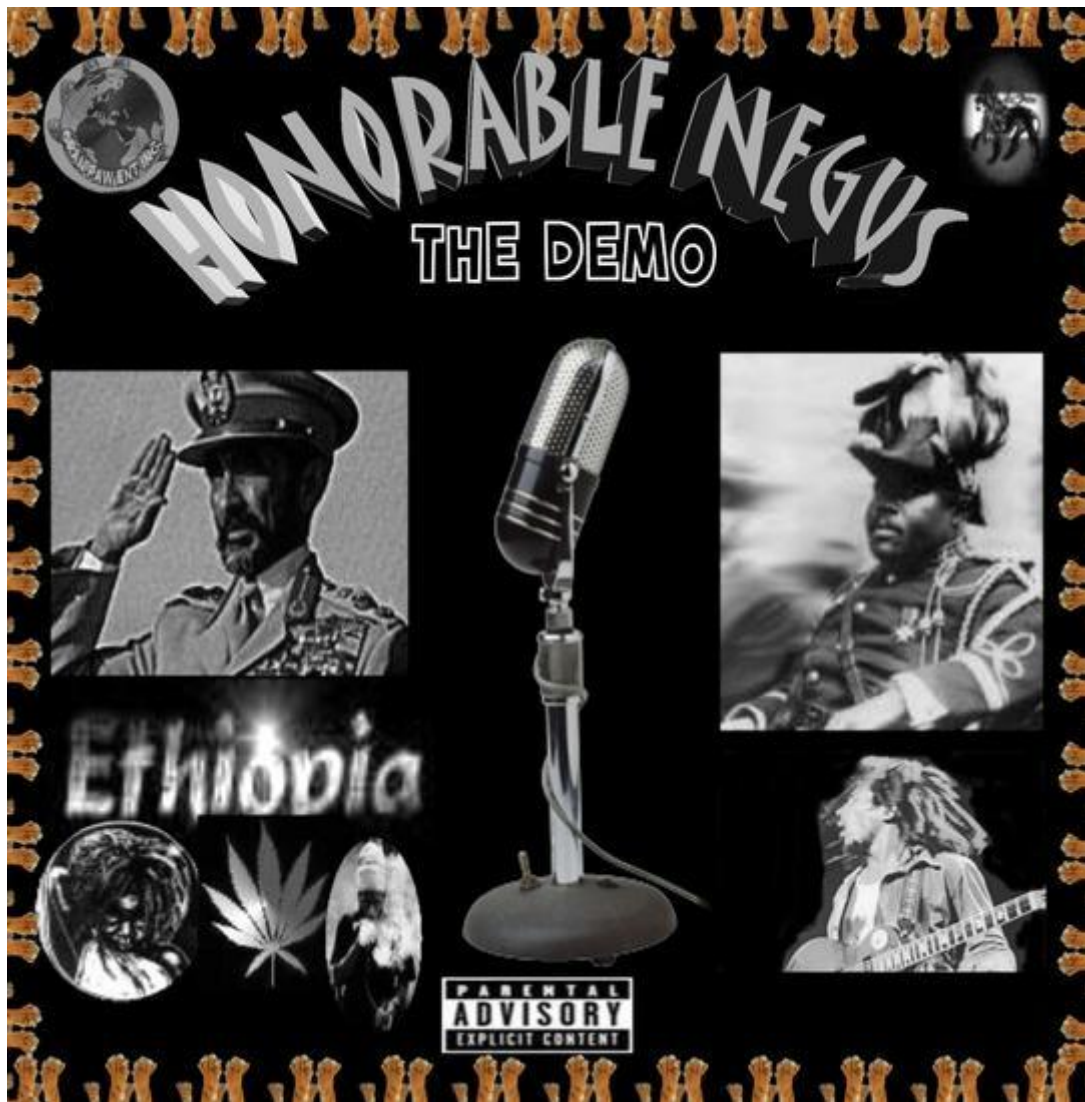

Come After Me

[DOWNLOAD HERE](#)

Come After Me Reggae Single Mp3 By Honorable Negus More Muzik at:

musicishare.com/music.php?id=266 All Graphics Advertised Are Included In Download! For more reggae

entertainment visit Granpawenterprise's Online Shopping Mall at: granpawenterprise Thanks For

Stopping and Check Out Our Other Items!

[DOWNLOAD HERE](#)

Similar manuals:

[Silhouette Of Single Sycamore Maple At Sunset](#)

[Single Elephant At Dusk Loxodonta Africana - Kenya](#)

[Hochries, DEU, 20050526 - Single Tree At Doagl-Alm In Hochries Area](#)

[Single Bicycle Rider On The Winding Serpentine Of The Old St. Gotthard Pass Switzerland](#)

[Single Cornflower In A Grain Field Centaurea Cyanus](#)

[Single Cornflower In A Grain Field Centaurea Cyanus](#)