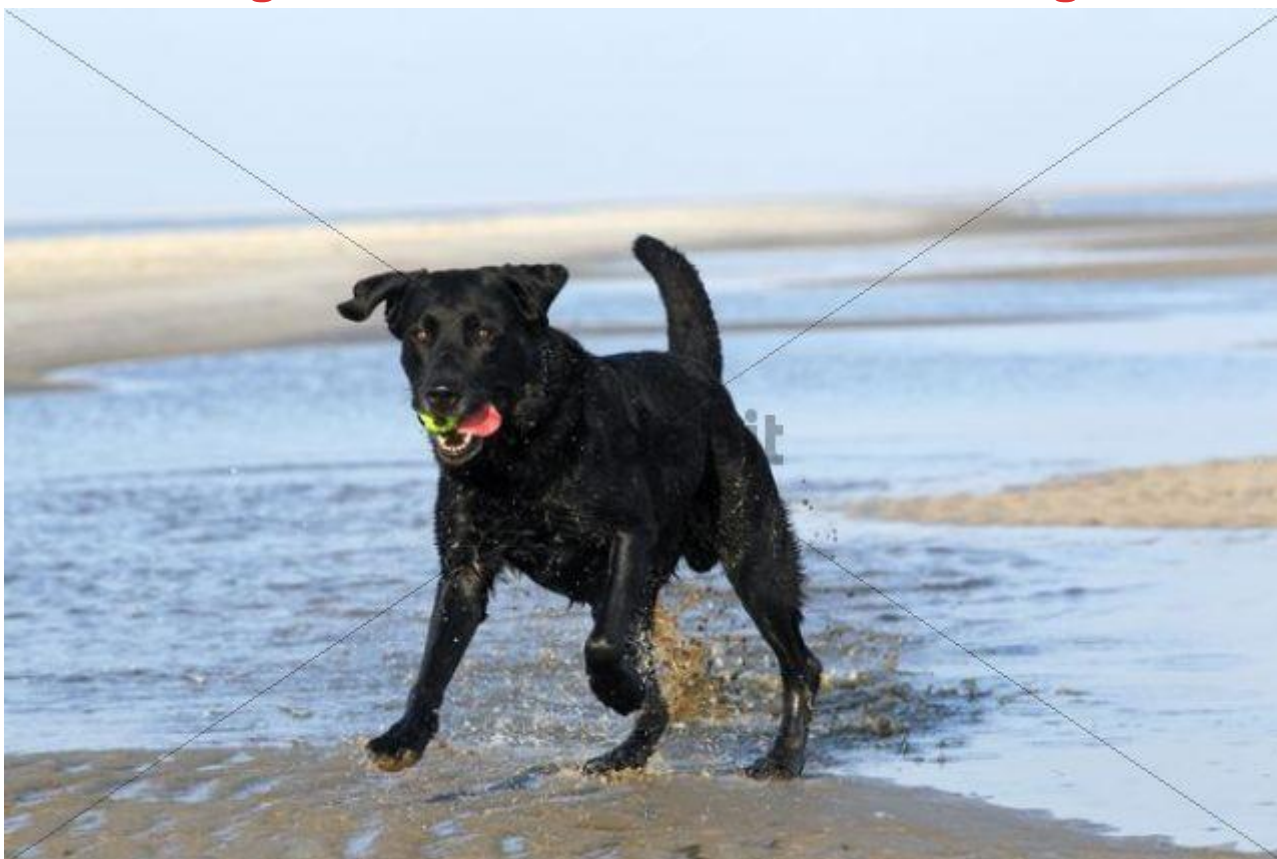

Black Labrador Retriever Dog (canis Lupus Familiaris), Male Dog With A Ball On The Beach, Dog Breed

[DOWNLOAD HERE](#)

Photos: Black Labrador Retriever dog (Canis lupus familiaris), male dog with a ball on the beach, dog breed Author: Justus de Cuveland Date: 2011-11-12 Royalty Free photo versions - Maximum available size: 18.6 Mpix.(5287 x 3525 pix.) Lowest (724x469 pix.) resolution version: 49.- Euro (royalty free use on all media!) In cooperation with imagebroker.net Relevant keywords for this picture: animals, ball, beach, beaches, Black, breed, Canidae, Canis, complete, completely, daylight, daytime, dog, dogs, domestic, entire, entirely, exterior, exteriors, familiaris, full-body, Labrador, length, lupus, male, Mammalia, mammalian, mammalians, mammals, nobody, on, outdoor, pet, pets, photo, photos, run, running, runs, shot, shots, strands, tetrapod, the, Vertebrata, vertebrate, whole, wholly, with.

[Strawberry](#)

[A Hand Full With Noodles](#)

[Hot Chili Paprika Pepper Hanged On A String For Drying](#)

[Hot Chili Paprika Pepper Hanged On A String For Drying](#)

[View From Alstrom Point At Lake Powell Gunsight Butte And Navajo Mountain Glen Canyon National Recreation Area Arizona Utah USA](#)

[View From Alstrom Point At Padre Bay Lake Powell Glen Canyon National Recreation Area Arizona Utah USA](#)

[Full Moon Above Sandstone Buttes In Monument Valley Arizona USA](#)

[Full Moon Over Sycamore Maple Trees And Fields Covered With Hoarfrost](#)