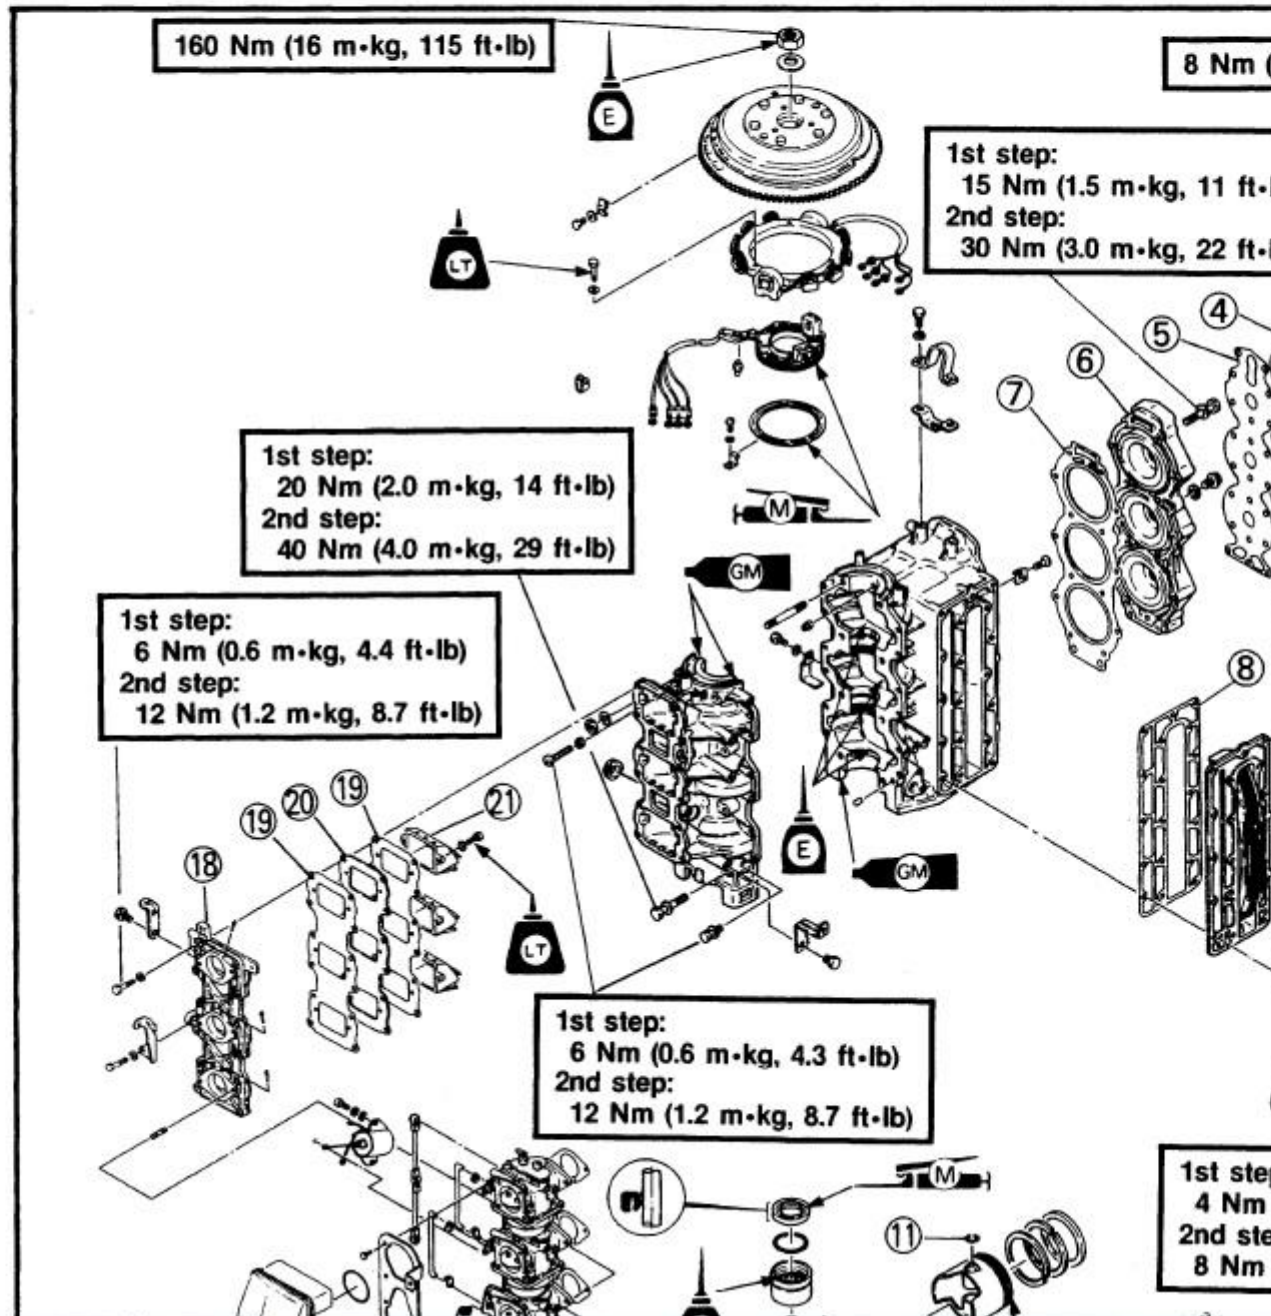

1994 Yamaha F9.9 Mshs Outboard Service Repair Maintenance Manual. Factory

- ④ Cylinder head cover
- ⑤ Head cover gasket
- ⑥ Cylinder head
- ⑦ Cylinder head gasket
- ⑧ Intake manifold
- ⑨ Piston pin clip
- ⑩ Piston pin
- ⑪ Bearing
- ⑫ Circlip
- ⑬ Intake manifold
- ⑭ Valve seat
- ⑮ Reed valve
- ⑯ Reed valve