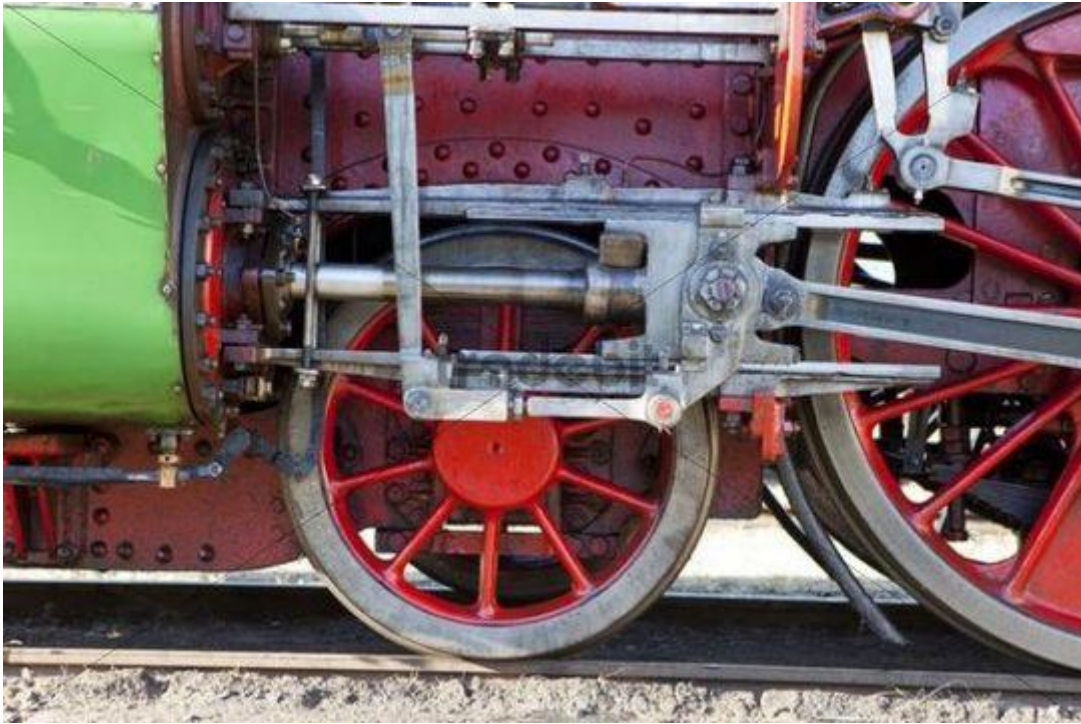

Drive Wheels Of A Historic Steam Locomotive

[DOWNLOAD HERE](#)

Royalty free: Drive wheels of a historic steam locomotive Author: Werner Lang Date: 2009-10-04
Maximum available size: 21 Mpix.(5616 x 3744 pix.) Lowest (724x469 pix.) resolution version: 85.- Euro
(royalty free use on all media!) In cooperation with imagebroker.net Relevant keywords for this picture:
car, cars, cylinder, cylinders, day, daytime, detail, details, display, Drive, engine, engineering, engines,
exterior, exteriors, historic, lateral, locomotive, locomotives, metal, nobody, of, old, outdoor, part, photo,
photos, piston, pistons, propulsion, rail, railroad, railroads, rails, railway, shot, shots, side, sidewise,
steam, technic, technical, technology, the, track, traffic, train, trains, transmission, transmissions, wheel,
wheels.

[Child With A Caterpillar In The Face Exploring The Nature Nature Games](#)

[Island Of Usedom Mecklenburg-Vorpommern Germany Karmin Vertical Lift Bridge For A Railway Destroyed During World War 1945](#)