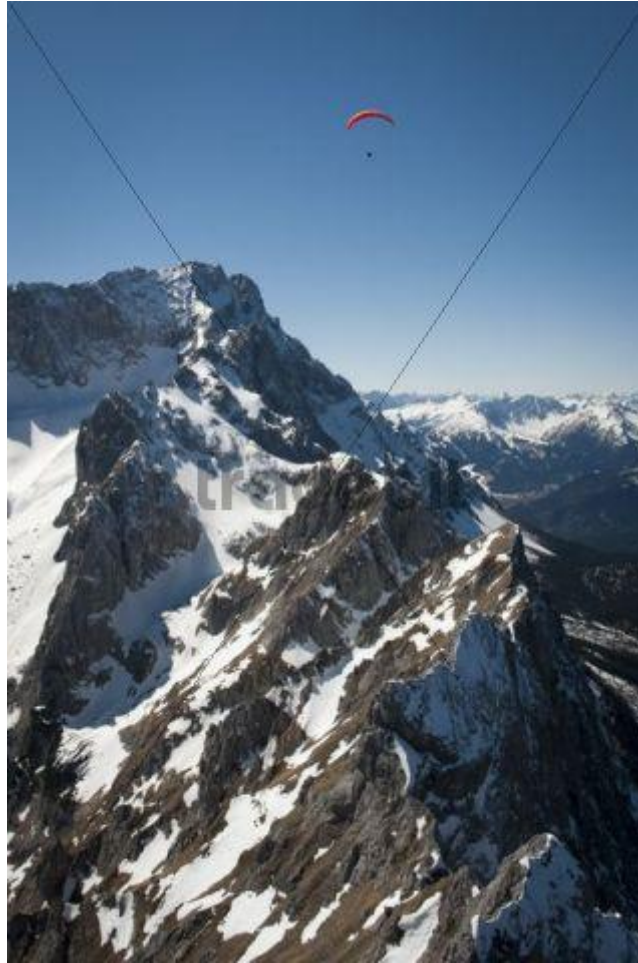

# Aerial View, Paraglider At Mt. Zugspitze, Bavaria, Germany, Europe

[DOWNLOAD HERE](#)

Royalty free: Aerial view, paraglider at Mt. Zugspitze, Bavaria, Germany, Europe Author: Frank Fleischmann Date: 2011-04-02 Royalty Free photo versions - Maximum available size: 18.2 Mpix.(3483 x 5234 pix.) Lowest (724x469 pix.) resolution version: 49.- Euro (royalty free use on all media!) In cooperation with imagebroker.net Relevant keywords for this picture: action, actions, active, activities, activity, aerial, Aerial, Alps, angle, area, at, backdrop, backdrops, Bavaria, Bavarian, birds-eye, capped, chain, chains, countryside, day, daylight, daytime, during, elevated, European, exterior, exteriors, extreme, eye, free, FRG, from, German, Germany, high-angle, hobby, landscape, landscapes, leisure, mountained, mountainous, mountains, Mt, nature, of, off, outdoor, outdoors, paraglider, paragliding, past, pastime, pastimes, pasttime, perspective, perspectives, photo, photograph, photographs, racy, range, ranges, rangy, recreation, region, regions, Republic, sceneries, scenery, shot, shots, snow, snowy,

[View From Alstrom Point At Lake Powell Gunsight Butte And Navajo Mountain Glen Canyon National Recreation Area Arizona Utah USA](#)

[Rugged Pacific Coast Highway 1 Big Sur California USA](#)

[Full Moon Above Sandstone Buttes In Monument Valley Arizona USA](#)

[European Yellowrattle Rhinanthus Alectorolophus Germany](#)

[Dassies On Rock At Table Mountain Capetown South Africa](#)

[Frost Covered Tree](#)

[Trees Covered With Frost In Backlight](#)

[Frost Covered Tree](#)

[View Of Elmauer Halt On Mountain Ridge Of Wilder Kaiser After Rain Tyrol Austria](#)

[Touring Skier Jumping Down Snow Cornice On Mountain Rax Lower Austria Austria](#)