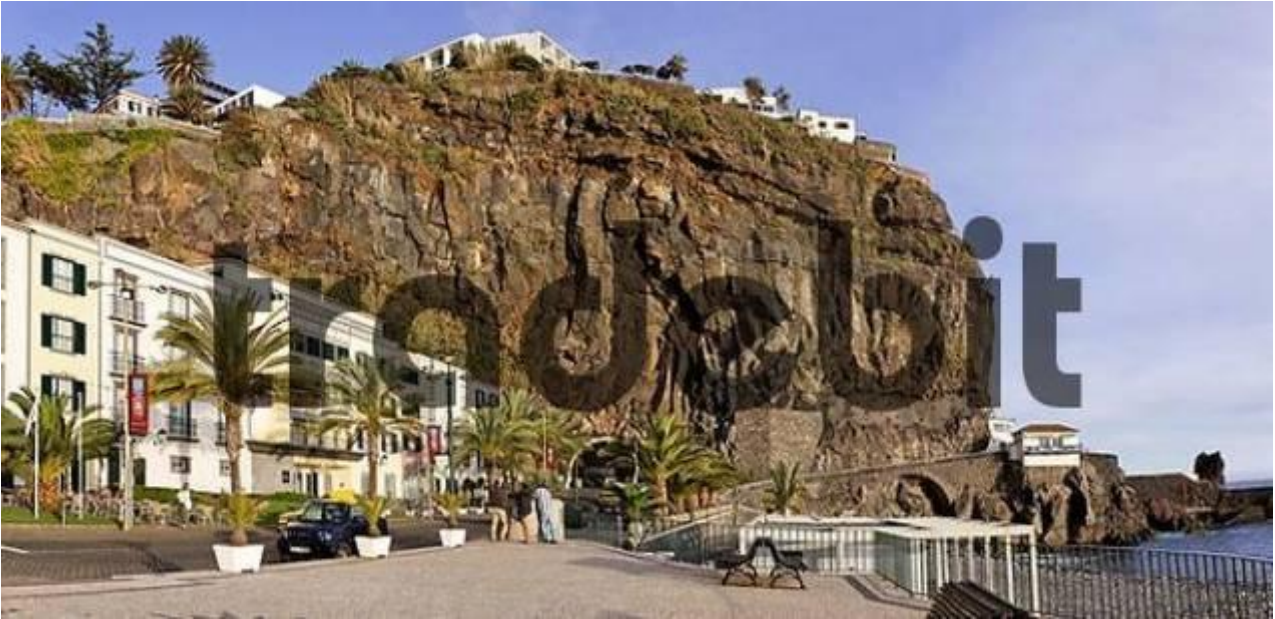

The Bay Is Surrounded By Cliffs, Ponta Do Sol, Madeira, Portugal

[DOWNLOAD HERE](#)

Photo cd: the bay is surrounded by cliffs, Ponta do Sol, Madeira, Portugal Author: Christian Handl Date: 2004-11-27 Maximum available size: 18.4 Mpix.(6167 x 2990 pix.) Lowest (724x469 pix.) resolution version: 85.- Euro (royalty free use on all media!) In cooperation with imagebroker.net Relevant keywords for this picture: House, Madeira, Ponta, Portugal, Sol, bay, cityscape, cityscapes, cliffs, face, mountain, mountains, range, rock, surrounded.

[Houses Above A Backwater Of The River Altmuehl, Essing, District Of Kelheim, Lower Bavaria, Germany, Europe](#)

[Multistoried Buildings At The Beach Of Calpe, Costa Blanca, Spain, Beach, Architecture](#)

[White Houses Above Blue Sea](#)

[High Towers Of The Church Frauenkirche With Residential Houses Munich Bavaria Germany](#)

[Bridge Over River Isar With Deutsches German Museum And European Patent Bureau Munich](#)

[Old Houses Along The Ljubljanica, Ljubljana](#)

[Old Houses Along The Ljubljanica, Ljubljana](#)

[Old Houses In The Historic Center Of Eivissa, Dalt Vila](#)

[European Squirrel Sciurus Vulgaris Is Jumping In Snow, Out Of Focus](#)