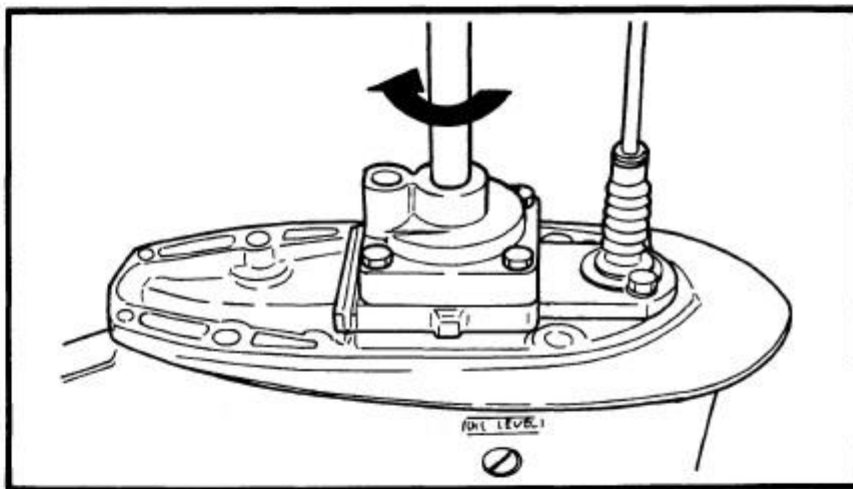

1995 Yamaha L130 Hp Outboard Service Repair Manual

on the oil-seal housing.
4) Install a new key in the
shaft, and insert a ne

5) Grease the impeller, a
pump housing, turning
then tighten the bolts

165000-0

LOWER UNIT LEAKAGE

- 1) Tighten the gear oil-d
nect the tester to the
- 2) Pump the tester, and
100 kpa (1.0 kgf/cm²)
- 3) Check that the pressu
(1.0 kgf/cm² 14.2 psi)

NOTE: _____

If the pressure falls, the lea