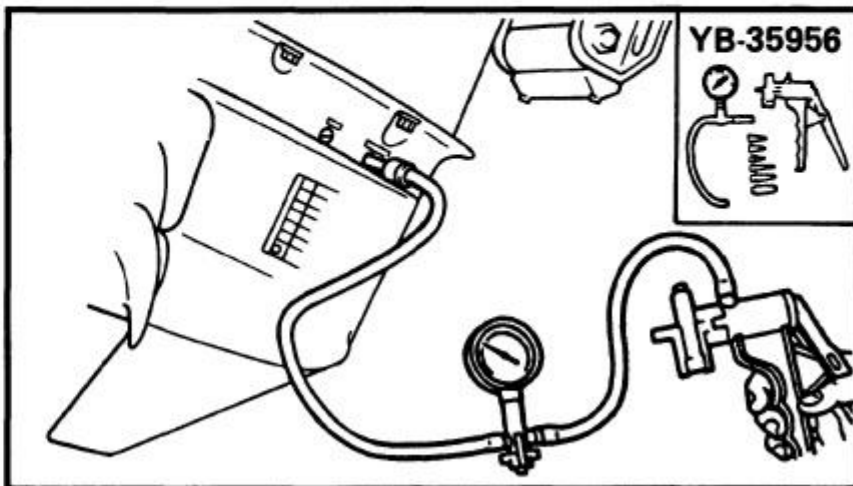

1995 Yamaha L130 Hp Outboard Service Repair Manual

on the oil-seal housing.
4) Install a new key in the
shaft, and insert a ne

5) Grease the impeller, a
pump housing, turning
then tighten the bolts

165000-0

LOWER UNIT LEAKAGE

- 1) Tighten the gear oil-d
nect the tester to the
- 2) Pump the tester, and
100 kpa (1.0 kgf/cm²)
- 3) Check that the pressu
(1.0 kgf/cm² 14.2 psi)

NOTE: _____

If the pressure falls, the lea