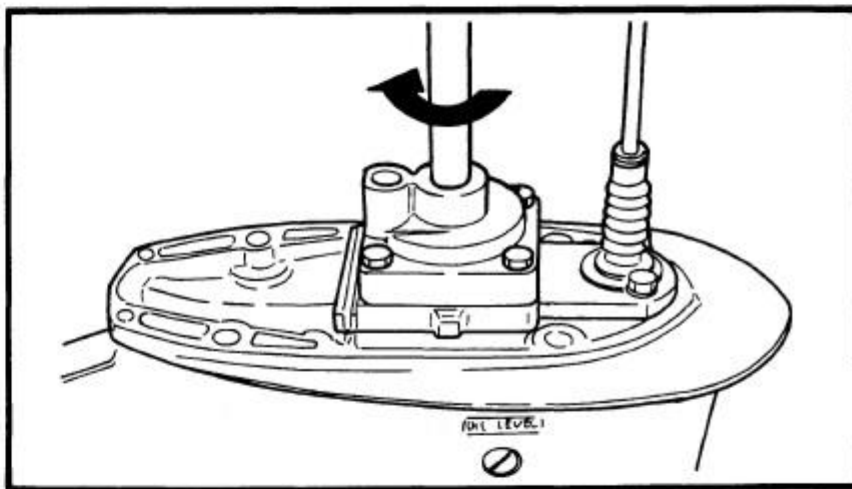

4) Install a new key in the shaft, and insert a new...

5) Grease the impeller, and pump housing, turning... then tighten the bolts...

165000-0

LOWER UNIT LEAKAGE

- 1) Tighten the gear oil-dipstick, connect the tester to the...
- 2) Pump the tester, and 100 kpa (1.0 kgf/cm²)
- 3) Check that the pressure (1.0 kgf/cm² 14.2 psi)