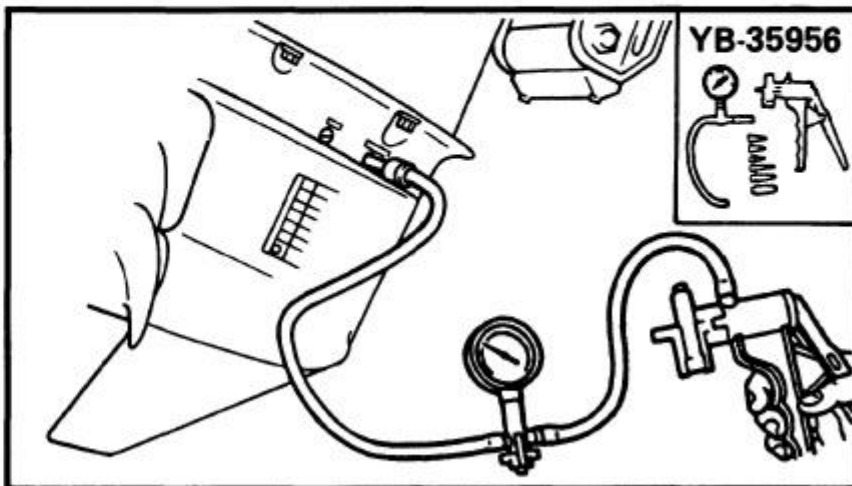

4) Install a new key in the shaft, and insert a new...

5) Grease the impeller, and pump housing, turning... then tighten the bolts...

165000-0

LOWER UNIT LEAKAGE

- 1) Tighten the gear oil-dipstick, connect the tester to the...
- 2) Pump the tester, and 100 kpa (1.0 kgf/cm²)
- 3) Check that the pressure (1.0 kgf/cm² 14.2 psi)