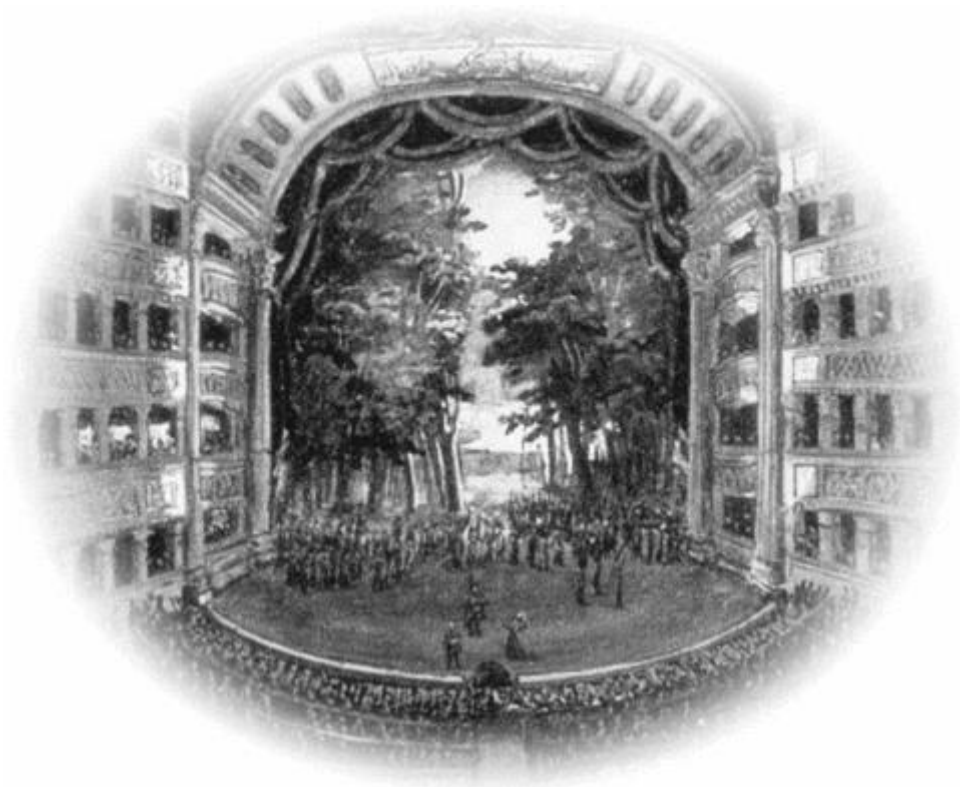

An Opera Suite For Tuba And Piano : Sheet Music

An Opera Suite *for Tuba with Piano Accompaniment* *Arranged by Meredith Ryan Taylor*

[DOWNLOAD HERE](#)

This suite features five famous opera arias from the bass repertoire. It begins with a light-hearted aria from Papageno the Birdcatcher, one of the principle characters in Mozarts famous Magic flute. Next is a rapturous song to the evening star (O du mein holder Abendstern) with its lush Wagnerian melodic and harmonic structures. Ah! Pescator is light hearted, but only on the surface; Ponchielli weaves treachery into a joyful fishermans song. Next comes the impassioned cries of Rigelleto as he attempts to rescue his

Daughter from the masterwork by Verdi. As a finale, the suite ends with the rollicking song of the king of the jolly Pirates of Penzance. This suite will delight your listeners and makes for an excellent recital or showpiece. Included are - Der Vogelfnger bin ich ja (The Magic Flute - Mozart) O du mein holder Abendstern (Tannhuser - Wagner) Ah! Pescator (La Gioconda - Ponchielli) Cortigiani, vil razza (Rigoletto - Verdi) I am a pirate king (The Pirates of Penzance - Gilbert and Sullivan)