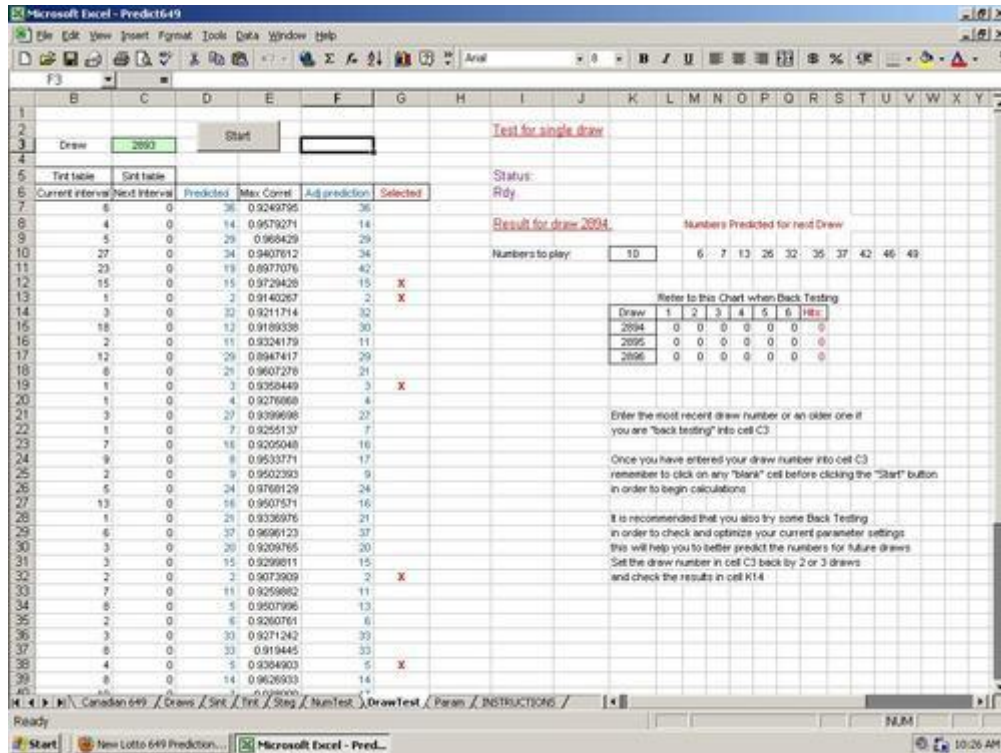

Predict Lotto 645 Winning Numbers - Excel Lottery Software

[DOWNLOAD HERE](#)

Lotto 645 Prediction Method (Excel Program File) New Addition! This program is an easy to use lotto 6/45 prediction method that can increase the probability of selecting the winning numbers for the next draw. For those who play Lottario and for international players this program is ideal for those who play the lotto 645 in the following countries: Canada, Australia, Austria, Belgium, Hungary, Ireland, Singapore, South Korea, Switzerland, Philippines, Colombia, Croatia and Russia. It is based on the intervals of the numbers. The number of draws between two appearances of the same number. As an example suppose the number 1 appears after 7 draws, we would write 7 as the first number of the sequence, and then the same number 1 plays again after another 10 draws, we would write 10 and so on. Using this method we can build the sequence of intervals for the number 1, it would look something like this: 7,10,30,3,10,7,5,2. The goal was to obtain a mathematical equation to build an intervals curve using a linear sequence of numbers that we already know, using these values we can calculate the best statistical fit along the curve using the interval numbers from the lottery. For example, using a linear sequence from our above sample for the number 1 you would have 1,2,3,4,5,6,7 then 1,2,3,4,5,6,7,8,9,10 and then 1,2,3,.....29,30 and so