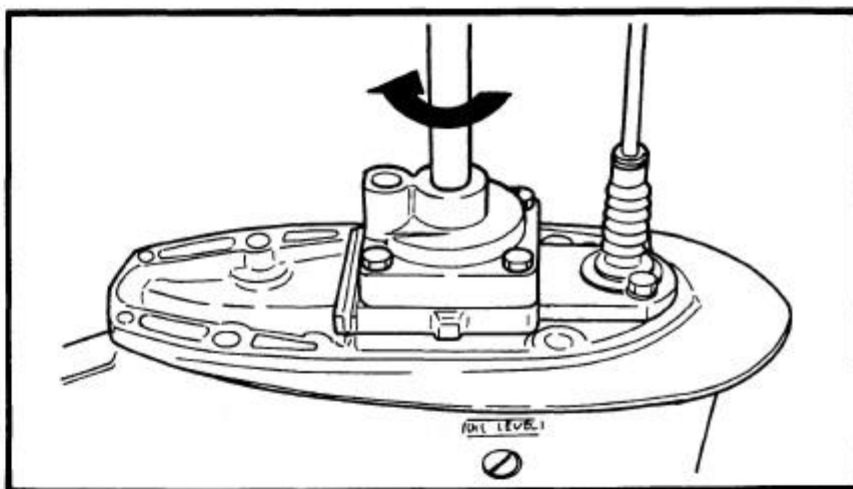

1990 Yamaha L150 Hp Outboard Service Repair Manual

4) Install a new key in the shaft, and insert a new

5) Grease the impeller, and pump housing, turning then tighten the bolts

165000-0

LOWER UNIT LEAKAGE

- 1) Tighten the gear oil-d
nect the tester to the
- 2) Pump the tester, and
100 kpa (1.0 kgf/cm²)
- 3) Check that the pressu
(1.0 kgf/cm² 14.2 psi)

NOTE: _____

If the pressure falls, the lea

[DOWNLOAD HERE](#)

This manual covers 1990 Yamaha L150 HP outboards. The information has been compiled to provide the mechanic with an easy to read, handy reference that contains comprehensive explanation of all disassembly, repair, assembly and inspection operations. Each chapter provides exploded diagrams before each disassembly section for ease in identifying the correct disassembly and assembly procedures. The manual is completely bookmarked and searchable. It covers everything about the motor.