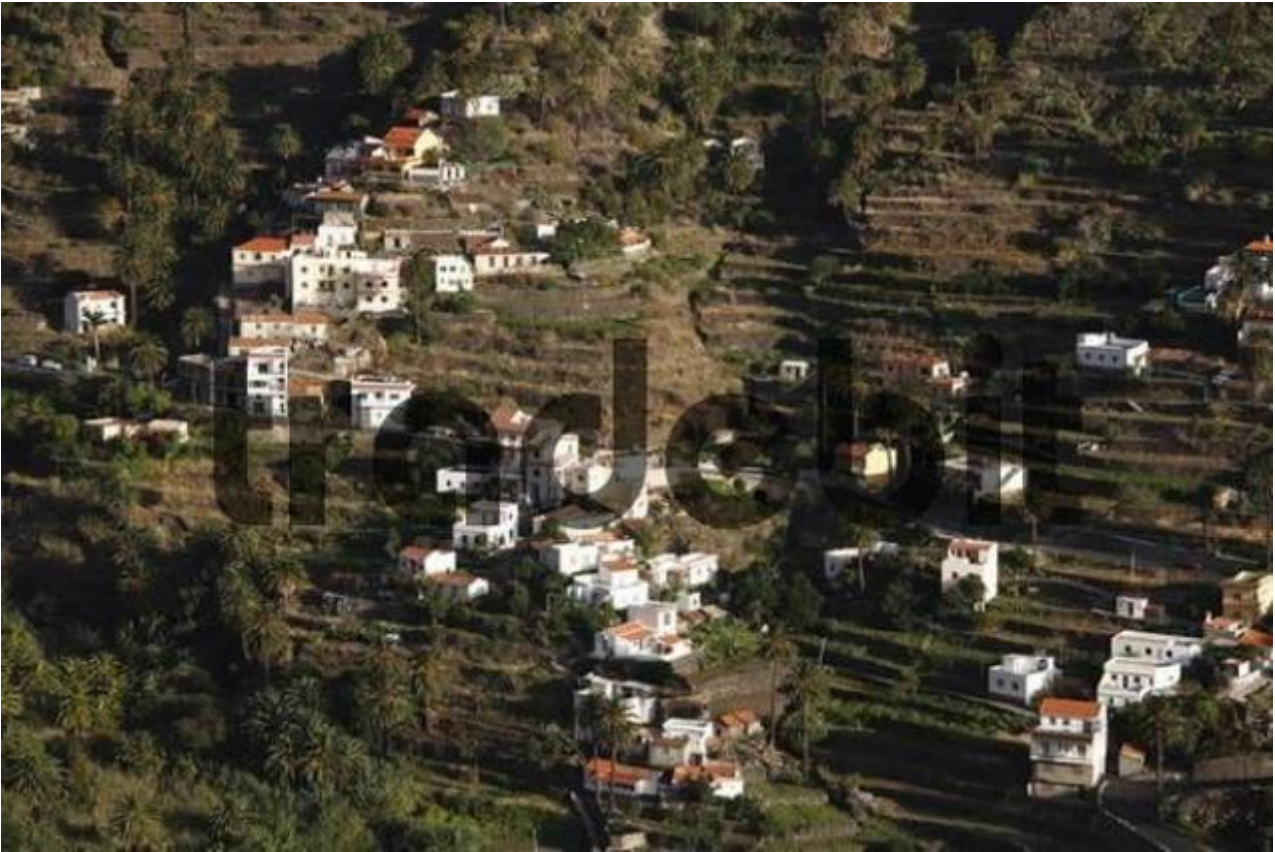

# Guada, Valle Gran Rey, La Gomera, Canary Islands, Spain

[DOWNLOAD HERE](#)

Photografie: Guada, Valle Gran Rey, La Gomera, Canary Islands, Spain Author: Siepmann Date: 2007-12-05 Maximum available size: 18.3 Mpix.(5241 x 3494 pix.) Lowest (724x469 pix.) resolution version: 85.- Euro (royalty free use on all media!) In cooperation with imagebroker.net Relevant keywords for this picture: building, Canarias, Canary, colony, countryside, Europe, Gomera, Gran, Guada, house, Islands, La, landscape, landscapes, nature, rock, rocks, rocky, scenery, scenic, Spain, tarrace, terraces, Valle, village. Tags: rey, siepmann

[Houses Above A Backwater Of The River Altmuehl, Essing, District Of Kelheim, Lower Bavaria, Germany, Europe](#)

[Multistoried Buildings At The Beach Of Calpe, Costa Blanca, Spain, Beach, Architecture](#)

[Illuminated Warehouses At Hamburger Speicherstadt Germany](#)

[Victorian Houses In The Historic Mining Town Of Cripple Creek, Colorado, USA](#)

[Victorian Houses In The Historic Mining Town Of Cripple Creek, Colorado, USA](#)

[Farmhouses And Snow Covered Mountains Of The Alps Mostviertel View From The Scenic Road Alpevorlandstrae Lower Austria](#)

[The Building Of The Albertina Houses One Of The Largest Collections Of Graphic Art Worldwide](#)