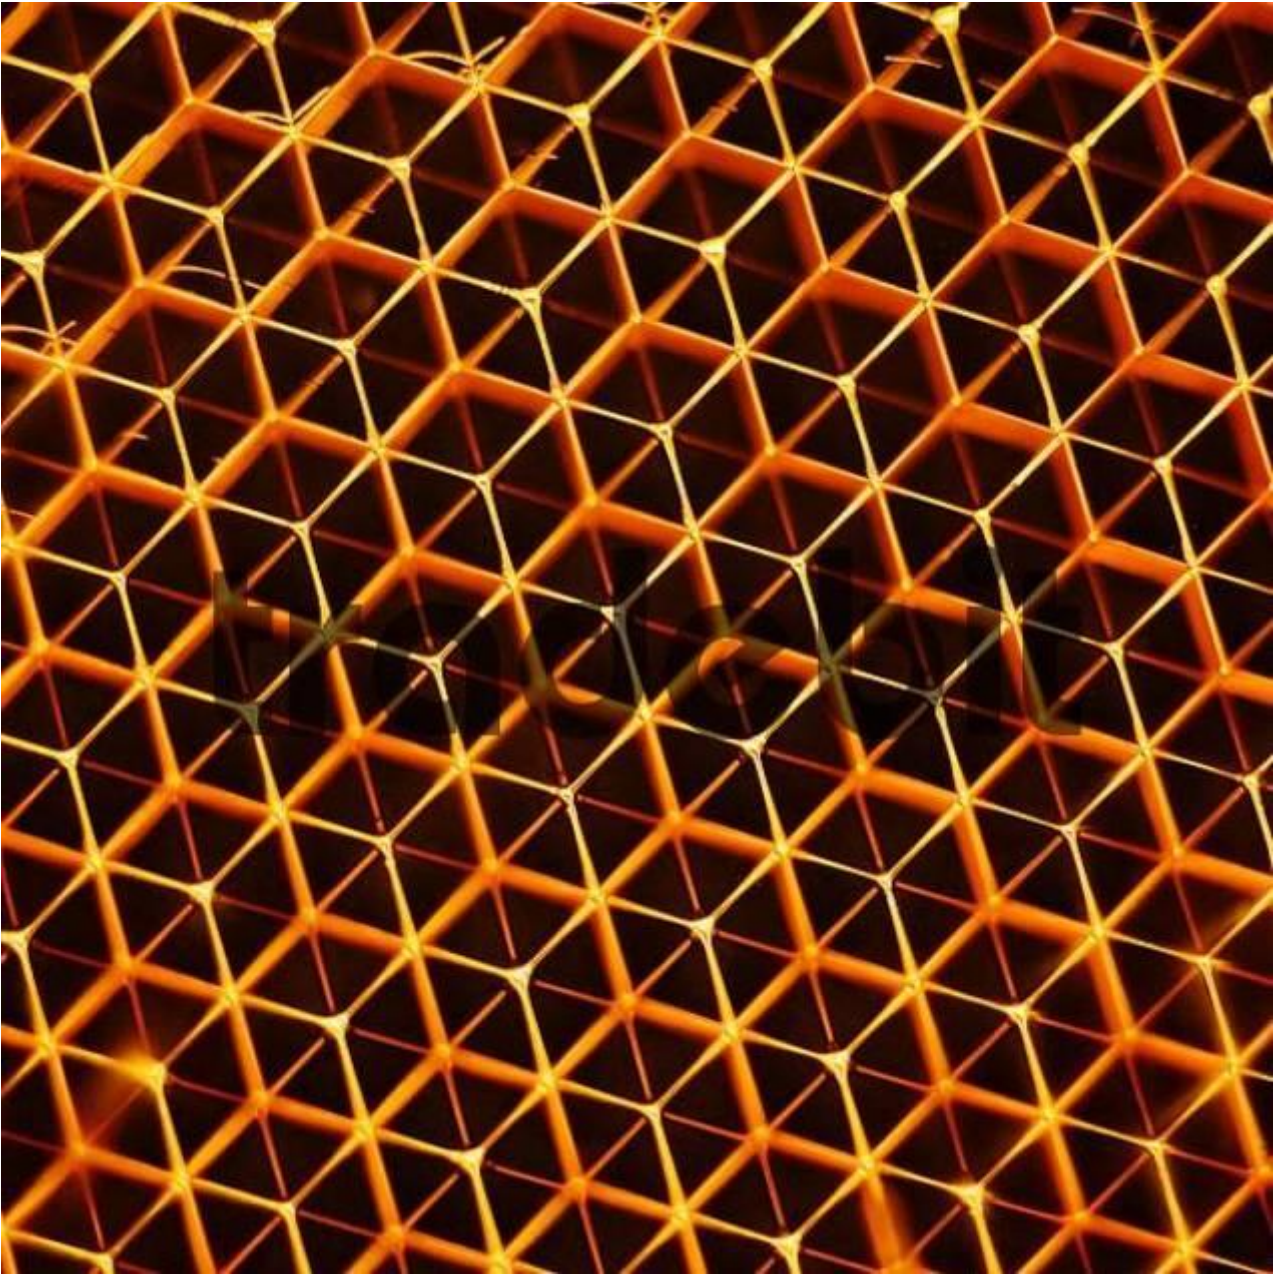

Rear Reflector

[DOWNLOAD HERE](#)

Photo Gallery: Rear reflector Author: Alfred Schauhuber Date: 2006-03-03 Maximum available size: 18.1 Mpix.(4251 x 4251 pix.) Lowest (724x469 pix.) resolution version: 85.- Euro (royalty free use on all media!) In cooperation with imagebroker.net Relevant keywords for this picture: background, backgrounds, colors, colours, illumination, light, lighting, lights, line, lines, orange, pattern, plastic, plastics, rear, rectangular, reflector, shapes, spotlight, still, structure, structures, synthetic, texture, textures. Tags: stillife, alfred schauhuber