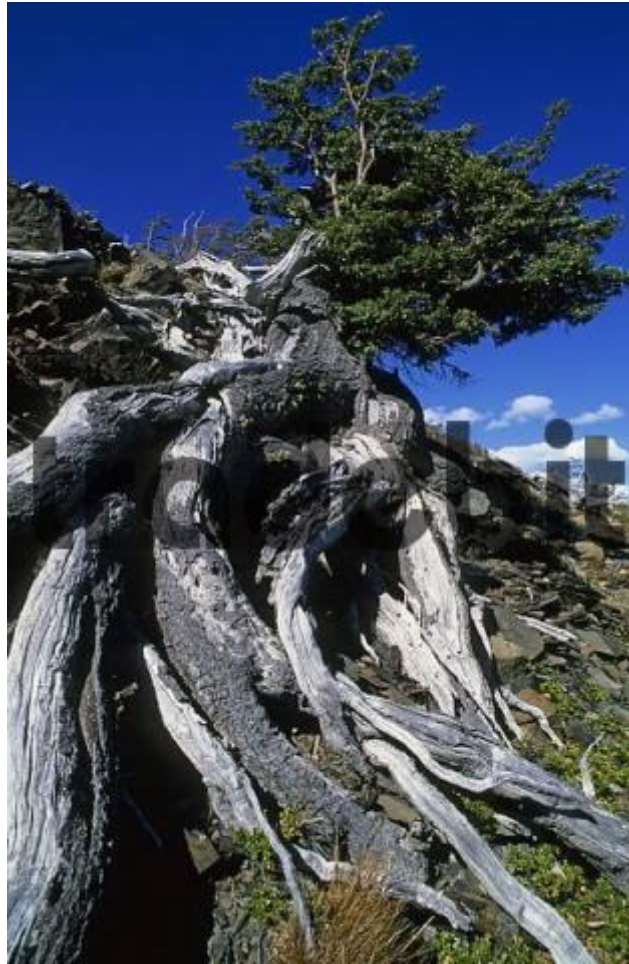

Knobbed Tree In Torres Del Paine National Park Chile

[DOWNLOAD HERE](#)

Photographie: Knobbed tree in Torres del Paine national park Chile Author: Michael Fischer Date: 2005-07-10 Maximum available size: 19.4 Mpix.(3562 x 5436 pix.) Lowest (724x469 pix.) resolution version: 85.- Euro (royalty free use on all media!) In cooperation with imagebroker.net Relevant keywords for this picture: Knobbed, Paine, Torres, attraction, beauty, format, high, knobbed, national, nature, patagonia, portrait, root, roots, scenic, trees, vertical , . Tags: del

[Sunset At Mather Point Grand Canyon National Park Arizona USA](#)

[Early Morning At Desert View Point Grand Canyon National Park Arizona USA](#)

[Hoarfrost On Birch Trees](#)

[Full Moon Over Sycamore Maple Trees And Fields Covered With Hoarfrost](#)