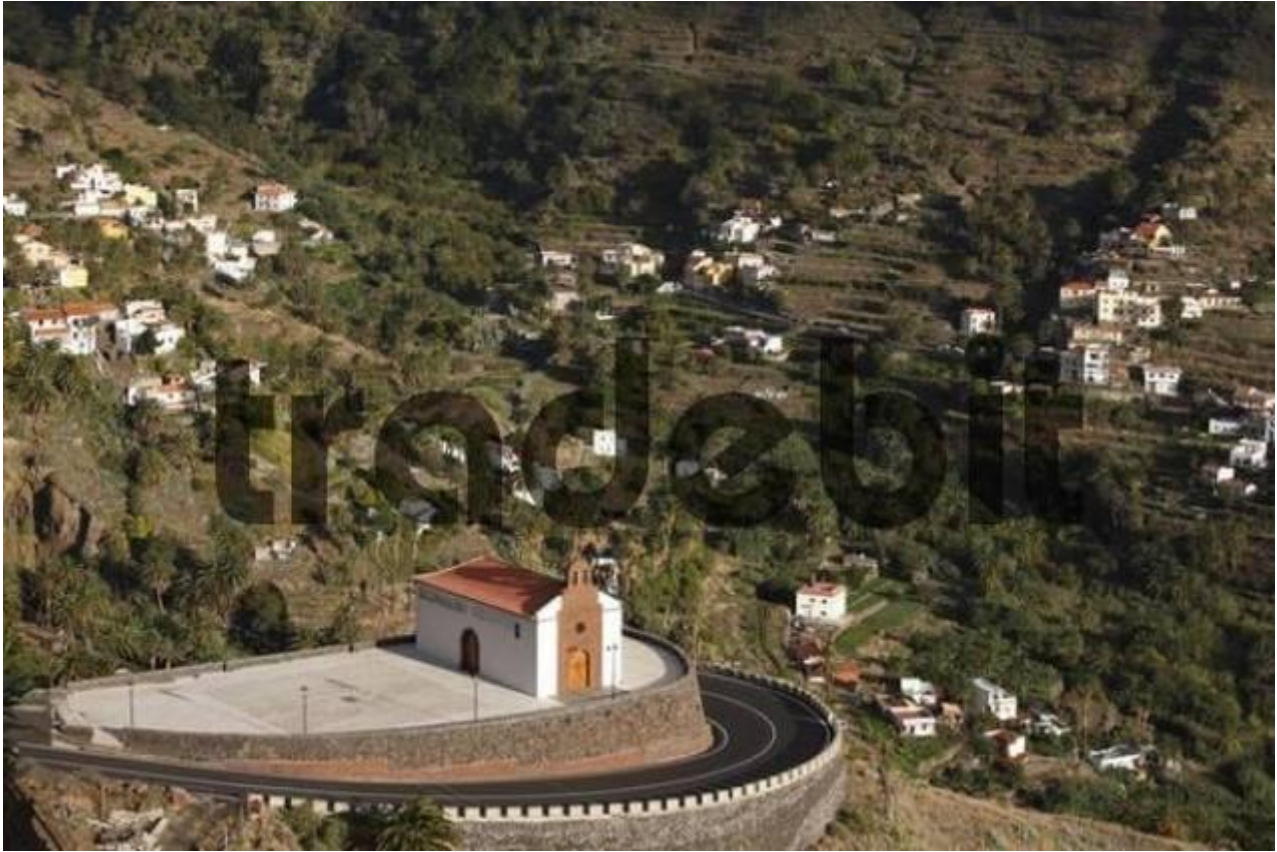

Valle Gran Rey, San Antonio Church, La Gomera, Canary Islands, Spain

[DOWNLOAD HERE](#)

Royalty free photos: Valle Gran Rey, San Antonio church, La Gomera, Canary Islands, Spain Author: Siepmann Date: 2007-12-05 Maximum available size: 18.3 Mpix.(5241 x 3494 pix.) Lowest (724x469 pix.) resolution version: 85.- Euro (royalty free use on all media!) In cooperation with imagebroker.net Relevant keywords for this picture: architecture, bend, bends, building, Canarias, chapel, Christianity, church, churches, colony, culture, curve, curves, Europe, exterior, Gran, highway, house, houses, Islands, La, landscape, landscapes, nature, outdoor, outdoors, religion, religions, Rey, road, roads, rocks, rocky, San, scenery, scenic, Spain, travel, turn, turns, Valle, winding. Tags: outside, rock, settlement, village, siepmann

[Main Gate Of The Spanish Missionchurch Mission San Jose Of 1720, San Antonio, Texas, USA](#)

[Spanish Missionchurch Mission San Jose Of 1720, San Antonio, Texas, USA](#)

[Spanish Missionchurch Mission San Jose Of 1720, San Antonio, Texas, USA](#)

[Spanish Missionchurch Mission San Jose Of 1720, San Antonio, Texas, USA](#)

[Spanish Missionchurch Mission San Jose Of 1720, San Antonio, Texas, USA](#)

[Tourists Cruising Through Downtown San Antonio With A Boat, San Antonio, Texas, USA](#)