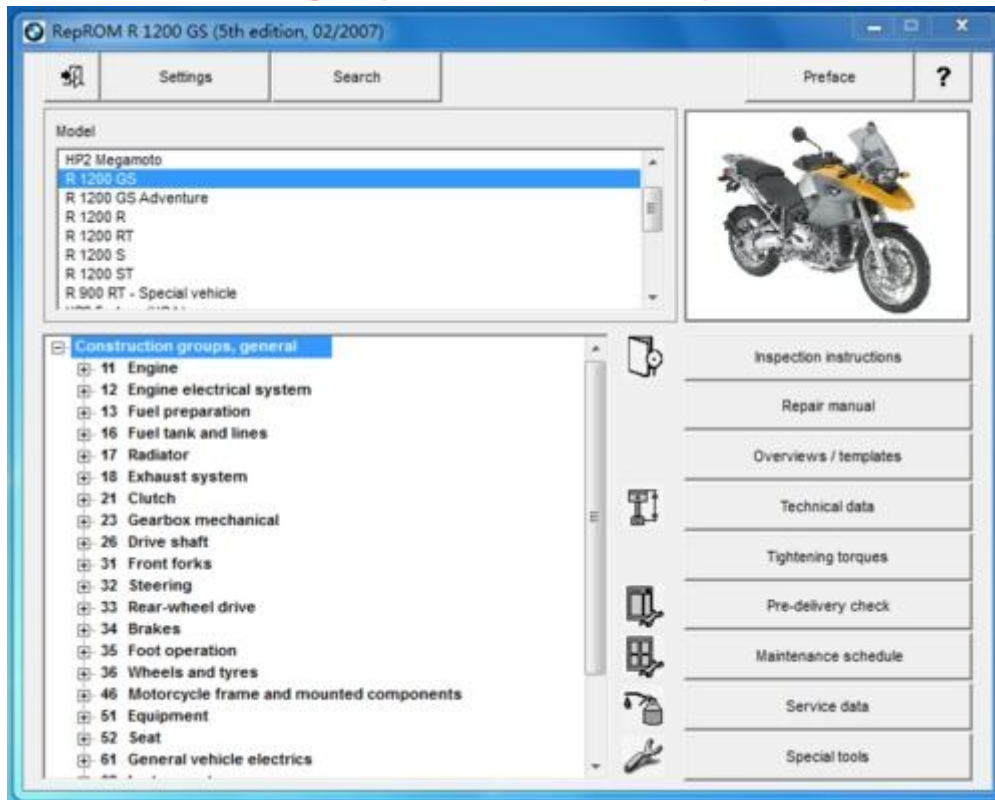

Bmw Motorrad K2x R1200 Gs R S Motorcycle Factory Service Repair Manual 2004-2009 ** File Size: 2.9gb Reprom, Highly Detailed Diy Manual! **

[DOWNLOAD HERE](#)

2004-2009 BMW R1200 GS / R / RT / S / ST / RT Motorcycle FACTORY SERVICE / DIY REPAIR MANUAL 2004 2005 2006 2007 2008 2009 (2.9GB COMPLETE, Full Indexed, Searchable, Printable RepRom DVD) *** This DOWNLOAD is a COMPLETE program, not a pdf file, and it works under all PC based windows operating systems. Interactive program that allows you to burn to CDRom or install on your computer. *** Models Covered: BMW R1200 GS BMW R1200 GS Adventure BMW R1200 R BMW R1200 RT BMW R1200 S BMW R1200 ST BMW R900 RT - Special vehicle BMW HP2 Enduro (USA) BMW HP2 Megamoto (USA) BMW R1200 GS (USA) BMW R1200 GS Adventure (USA) BMW R1200 R (USA) BMW R1200 RT (USA) BMW R1200 S (USA) BMW R1200 ST (USA) BMW R900 RT - Special vehicle (USA) BMW HP2 Enduro BMW HP2 Megamoto This is the same type of service manual your local dealer will use when doing a repair. This manual has detailed illustrations as well as step by step instructions, and contains everything you will need to repair, maintain, rebuild, refurbish or restore