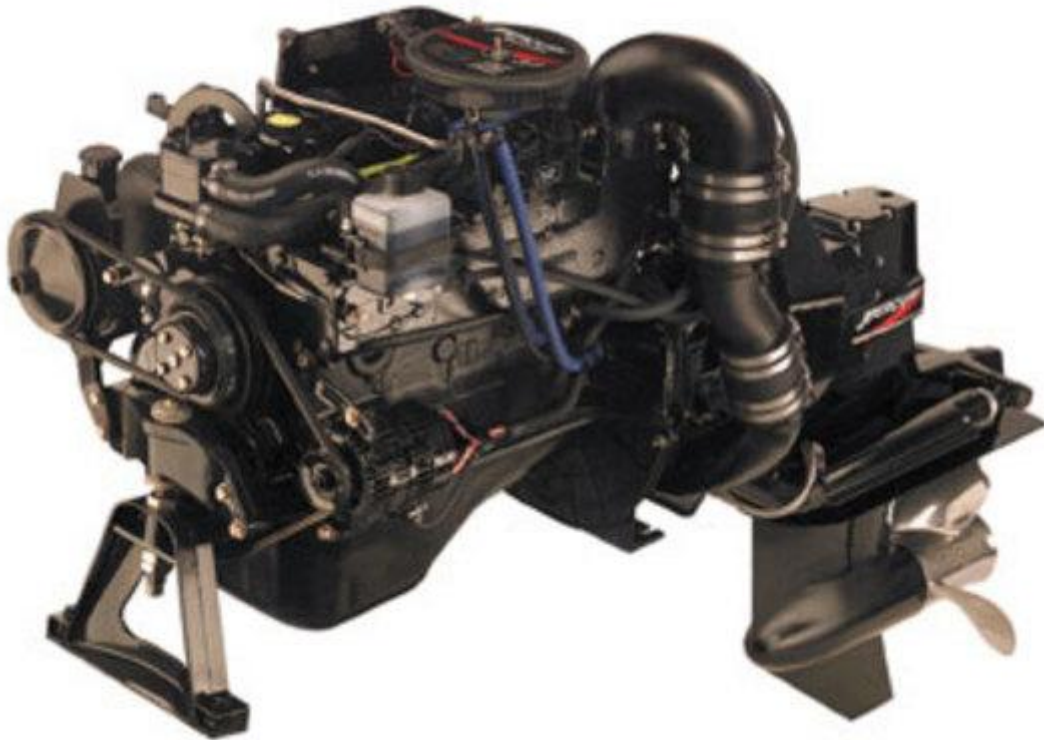

# MerCruiser Stern Drive 888 225 330 Repair Manual

[DOWNLOAD HERE](#)

This is a service & repair manual for the older mercruiser stern drive units, Models 888, 225-S , 233, 215-E & 215-330. Wiring diagrams, overhaul procedures, picture, exploded view, parts Identification. if your looking to change a water pump, this is a good manual for you. Engine tune up specs, capacities, clearances and torques specs are also included. Carb adjustments. This is a good all around manual for these units.