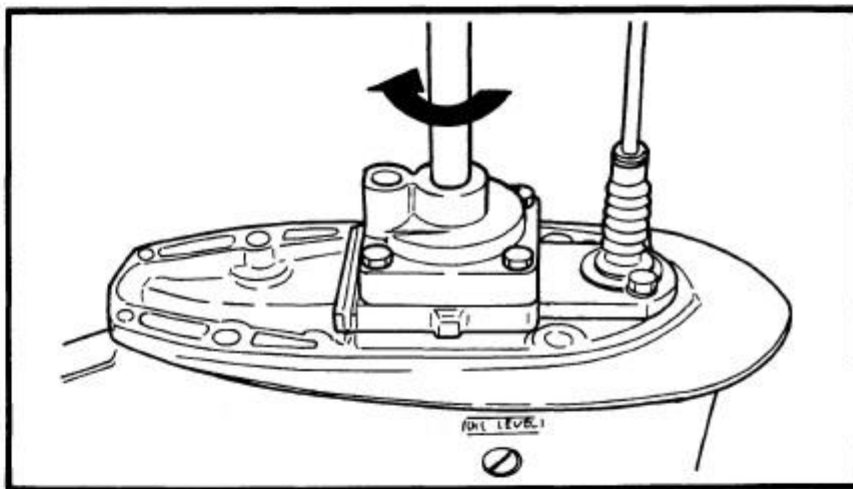

1992 Yamaha L130 Hp Outboard Service Repair Manual

on the oil-seal housing.
4) Install a new key in the
shaft, and insert a ne

5) Grease the impeller, a
pump housing, turning
then tighten the bolts

165000-0

LOWER UNIT LEAKAGE

- 1) Tighten the gear oil-d
nect the tester to the
- 2) Pump the tester, and
100 kpa (1.0 kgf/cm²)
- 3) Check that the pressu
(1.0 kgf/cm² 14.2 psi)

NOTE: _____

If the pressure falls, the lea