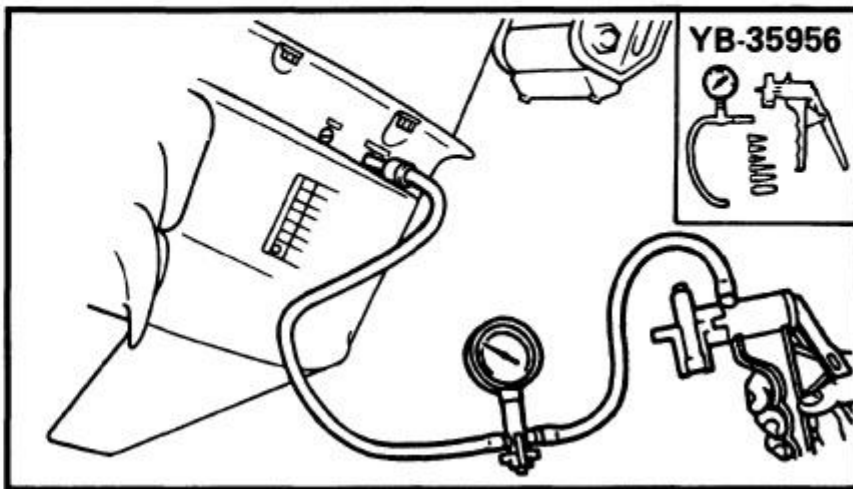

1992 Yamaha L130 Hp Outboard Service Repair Manual

on the oil-seal housing.
4) Install a new key in the
shaft, and insert a ne

5) Grease the impeller, a
pump housing, turning
then tighten the bolts

165000-0

LOWER UNIT LEAKAGE

- 1) Tighten the gear oil-d
nect the tester to the
- 2) Pump the tester, and
100 kpa (1.0 kgf/cm²)
- 3) Check that the pressu
(1.0 kgf/cm² 14.2 psi)

NOTE: _____

If the pressure falls, the lea