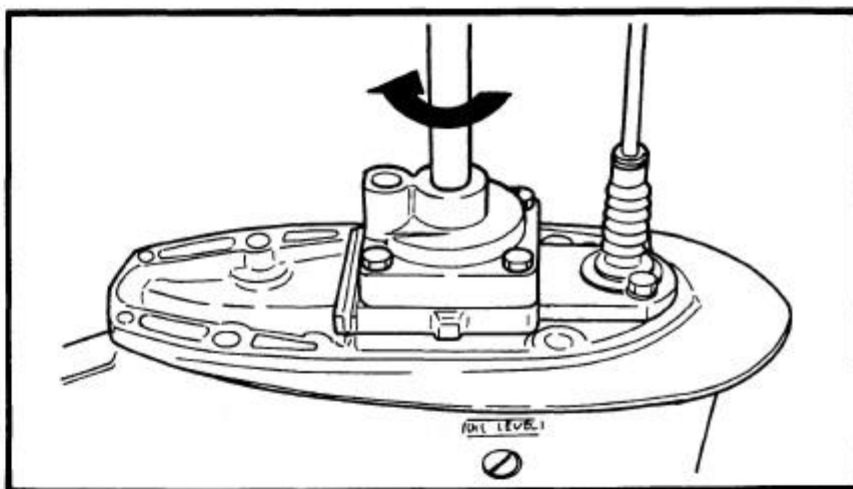

1992 Yamaha P60 Hp Outboard Service Repair Manual

/ 140 | - + 125% | [Icons: Print, Copy, Paste, Comment, Share]

4) Install a new key in the shaft, and insert a new

5) Grease the impeller, and pump housing, turning then tighten the bolts

165000-0

LOWER UNIT LEAKAGE

- 1) Tighten the gear oil-d
nect the tester to the
- 2) Pump the tester, and
100 kpa (1.0 kgf/cm²)
- 3) Check that the pressu
(1.0 kgf/cm² 14.2 psi)

NOTE: _____

If the pressure falls, the lea