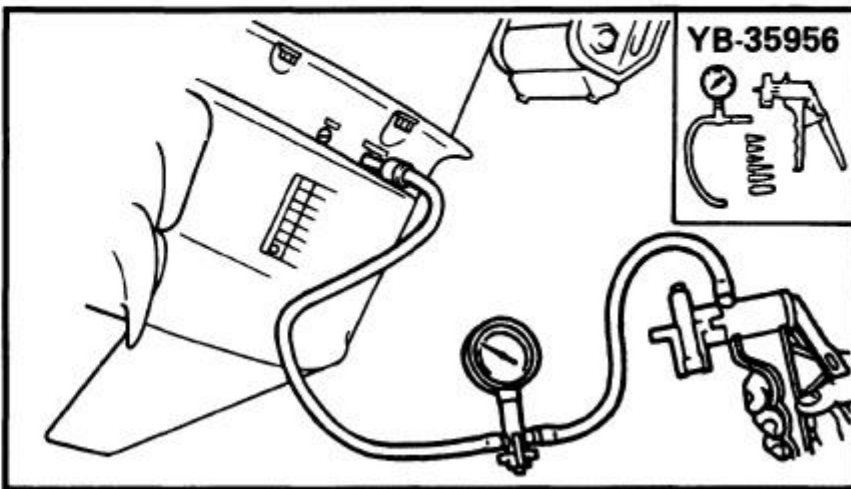

2005 Yamaha 70 Hp Outboard Service Repair Manuals ..

140 125%

off the oil-seal housing.
4) Install a new key in the
shaft, and insert a ne

5) Grease the impeller, a
pump housing, turning
then tighten the bolts

165000-0

LOWER UNIT LEAKAGE

- 1) Tighten the gear oil-d
nect the tester to the
- 2) Pump the tester, and
100 kpa (1.0 kgf/cm²)
- 3) Check that the pressu
(1.0 kgf/cm² 14.2 psi)

NOTE: _____

If the pressure falls, the lea