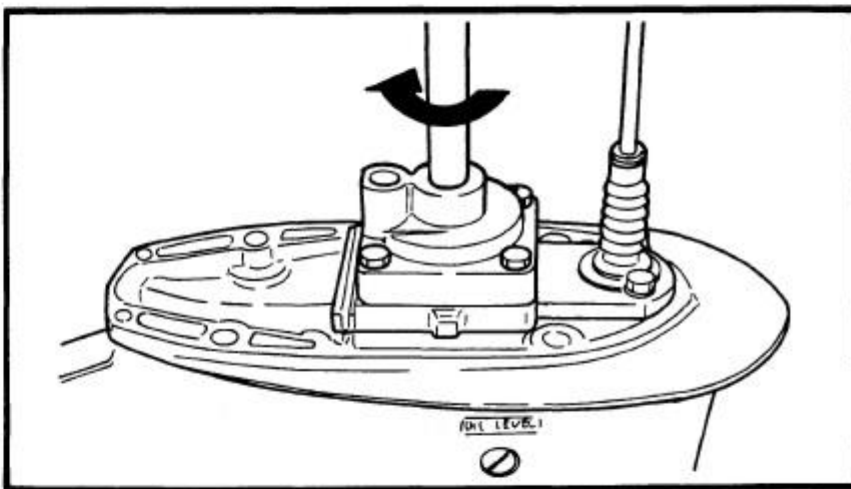

2005 Yamaha 70 Hp Outboard Service Repair Manuals ..

140 125%

off the oil-seal housing.
4) Install a new key in the
shaft, and insert a ne

5) Grease the impeller, a
pump housing, turning
then tighten the bolts

165000-0

LOWER UNIT LEAKAGE

- 1) Tighten the gear oil-d
nect the tester to the
- 2) Pump the tester, and
100 kpa (1.0 kgf/cm²)
- 3) Check that the pressu
(1.0 kgf/cm² 14.2 psi)

NOTE: _____

If the pressure falls, the lea