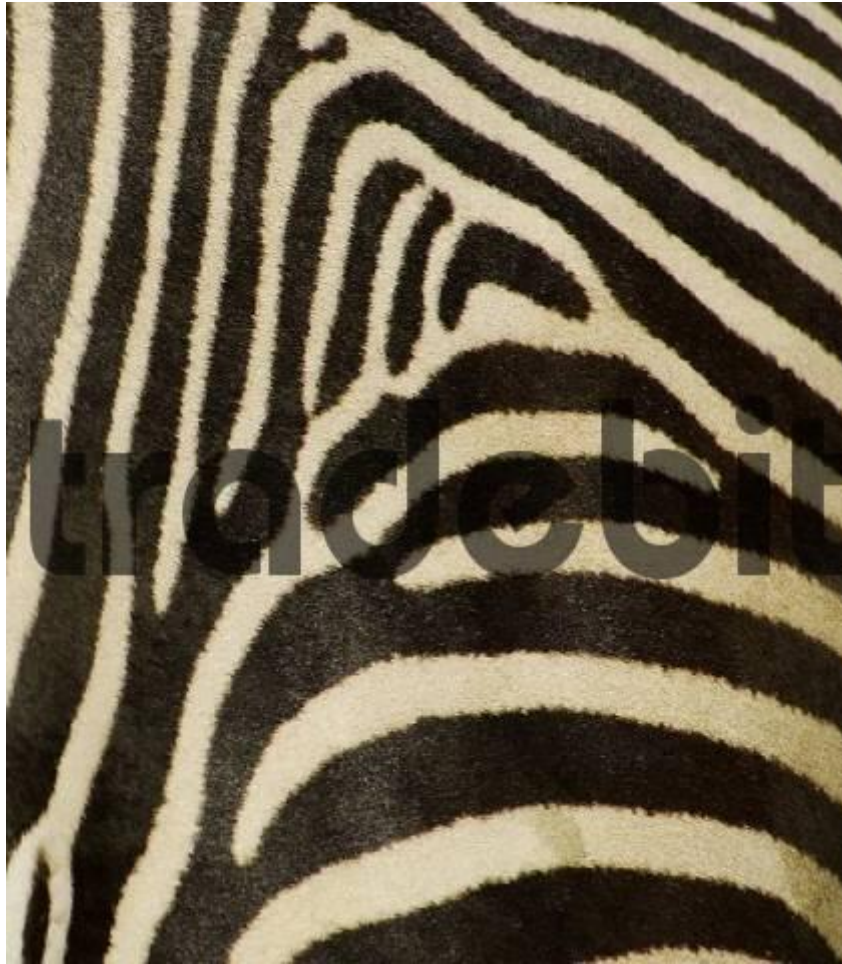

Coat Of Zebra, Grevyzebra, Detail

[DOWNLOAD HERE](#)

Photo Gallery: coat of zebra, grevyzebra, detail Author: Birgit Koch Date: 2005-09-05 Maximum available size: 18.2 Mpix.(3992 x 4556 pix.) Lowest (724x469 pix.) resolution version: 85.- Euro (royalty free use on all media!) In cooperation with imagebroker.net Relevant keywords for this picture: animals, background, backgrounds, close, close-up, closeup, closeups, coat, detail, details, Grevys, grevyzebra, mammal, pattern, stripe, up, ups, wild, wildlife, Zebra. Tags: fur, birgit koch

[DOWNLOAD HERE](#)

Similar manuals:

[Zebras Etosha National Park Namibia](#)

[One Giraffe Giraffa Camelopardalis - Zebras Equus Quagga Aniquorum And Elephant At](#)

[Kalkheuwel Waterhole - Etosha National Park - Namibia](#)

[Close-up Of Zebra Stripes](#)

[Zebras At South Luangwa National Park](#)

[European Wildcat Baby Animals Felis Sylvestris Are Looking Behind A Trunk, Captive](#)

[European Wildcat Baby Animals Felis Sylvestris Is Looking Behind A Trunk, Captive](#)