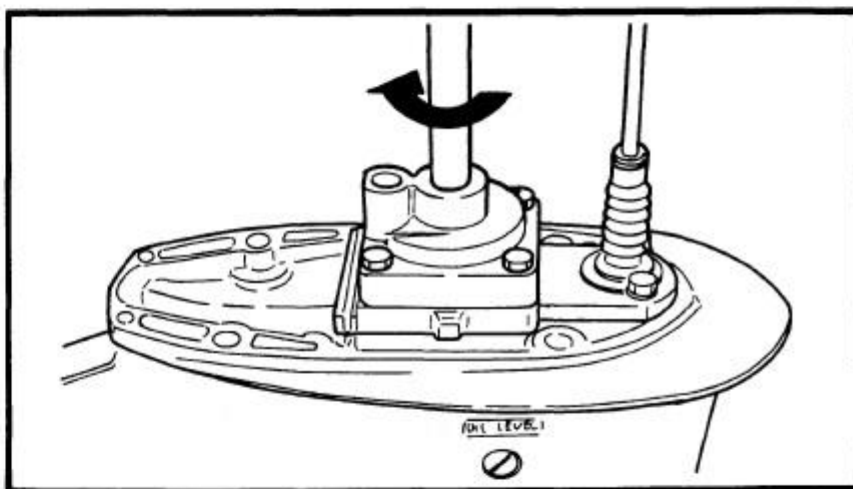

1993 Yamaha L250 Hp Outboard Service Repair Manual

on the oil-seal housing.
4) Install a new key in the
shaft, and insert a ne

5) Grease the impeller, a
pump housing, turning
then tighten the bolts

165000-0

LOWER UNIT LEAKAGE

- 1) Tighten the gear oil-d
nect the tester to the
- 2) Pump the tester, and
100 kpa (1.0 kgf/cm²)
- 3) Check that the pressu
(1.0 kgf/cm² 14.2 psi)

NOTE: _____

If the pressure falls, the lea