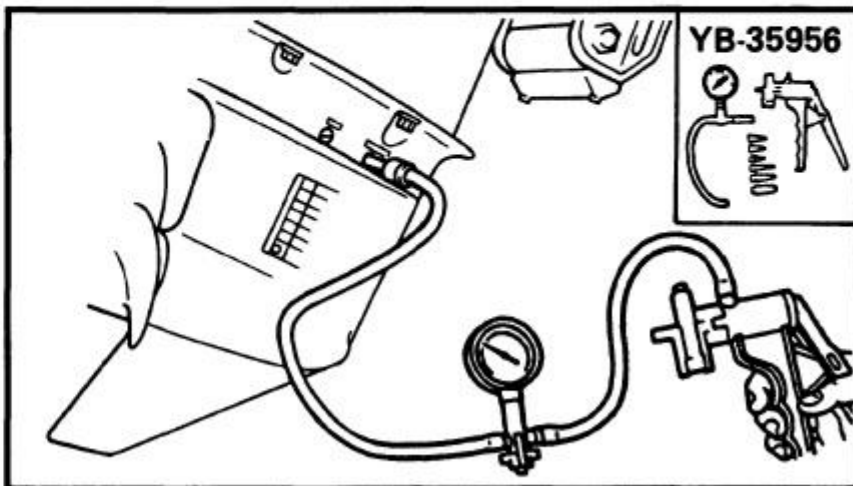

1993 Yamaha L250 Hp Outboard Service Repair Manual

on the oil-seal housing.
4) Install a new key in the
shaft, and insert a ne

5) Grease the impeller, a
pump housing, turning
then tighten the bolts

165000-0

LOWER UNIT LEAKAGE

- 1) Tighten the gear oil-d
nect the tester to the
- 2) Pump the tester, and
100 kpa (1.0 kgf/cm²)
- 3) Check that the pressu
(1.0 kgf/cm² 14.2 psi)

NOTE: _____

If the pressure falls, the lea