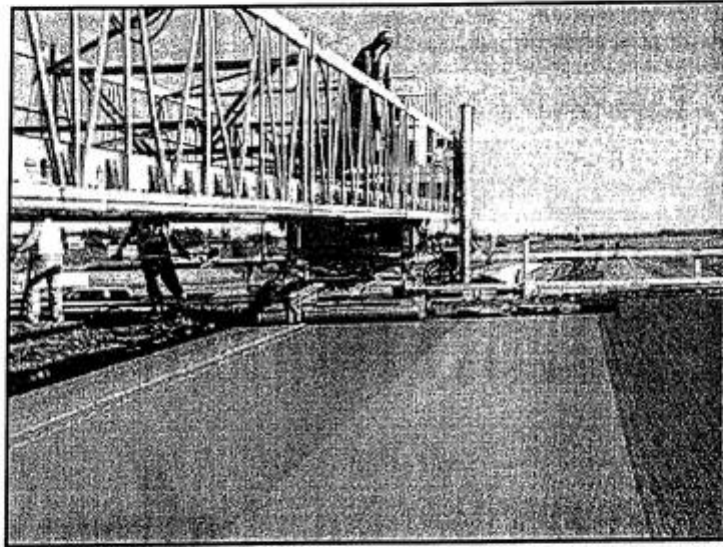

## MODELS 2450-3600-4800 CONCRETE PAVING MACHINE